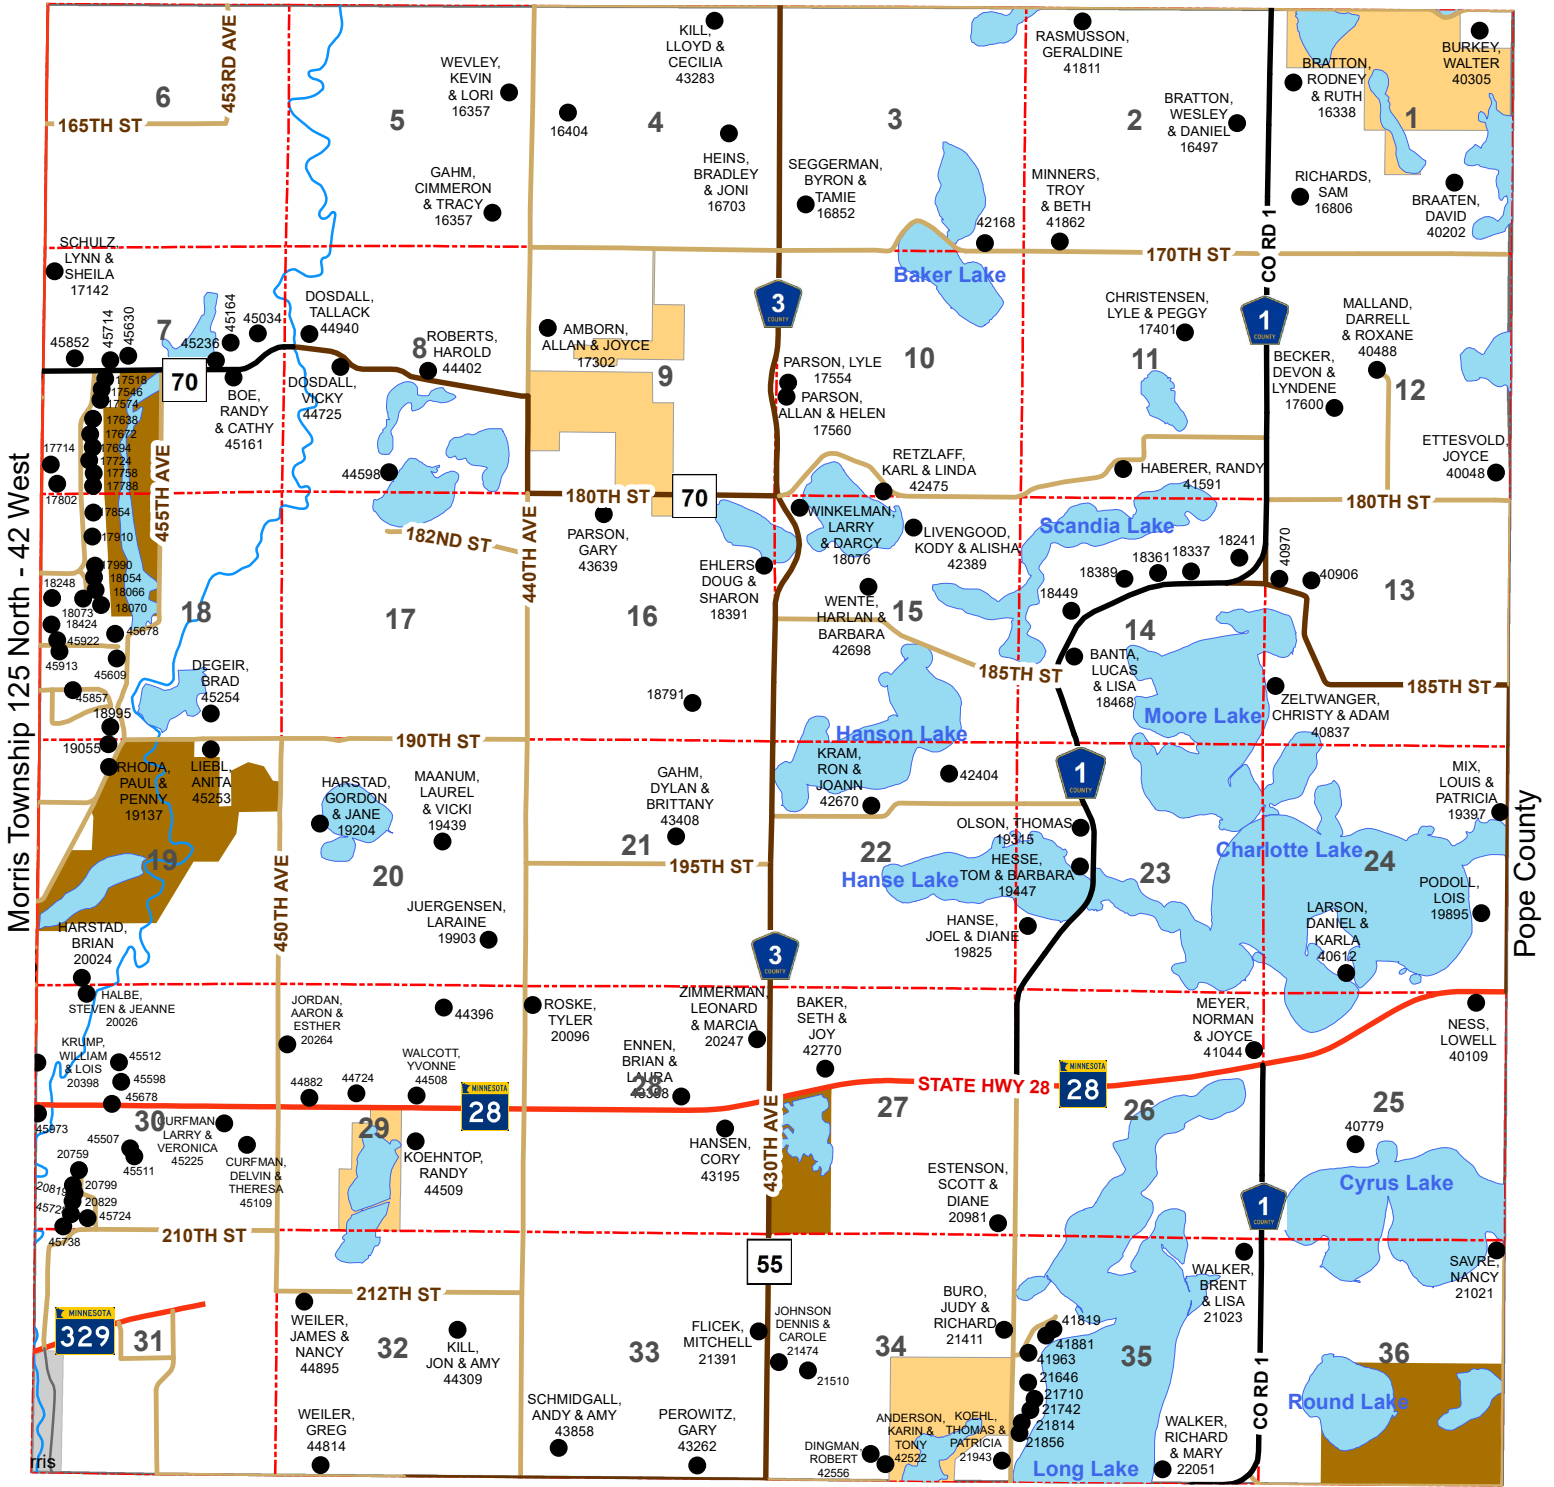

# Framnas Township

Township 125 North - Range 41 West

Swan Lake Township 126 North - 41 West

Hodges Township 124 North - 41 West

## Legend

- Waterfowl Production Area
- Wildlife Mangement Area