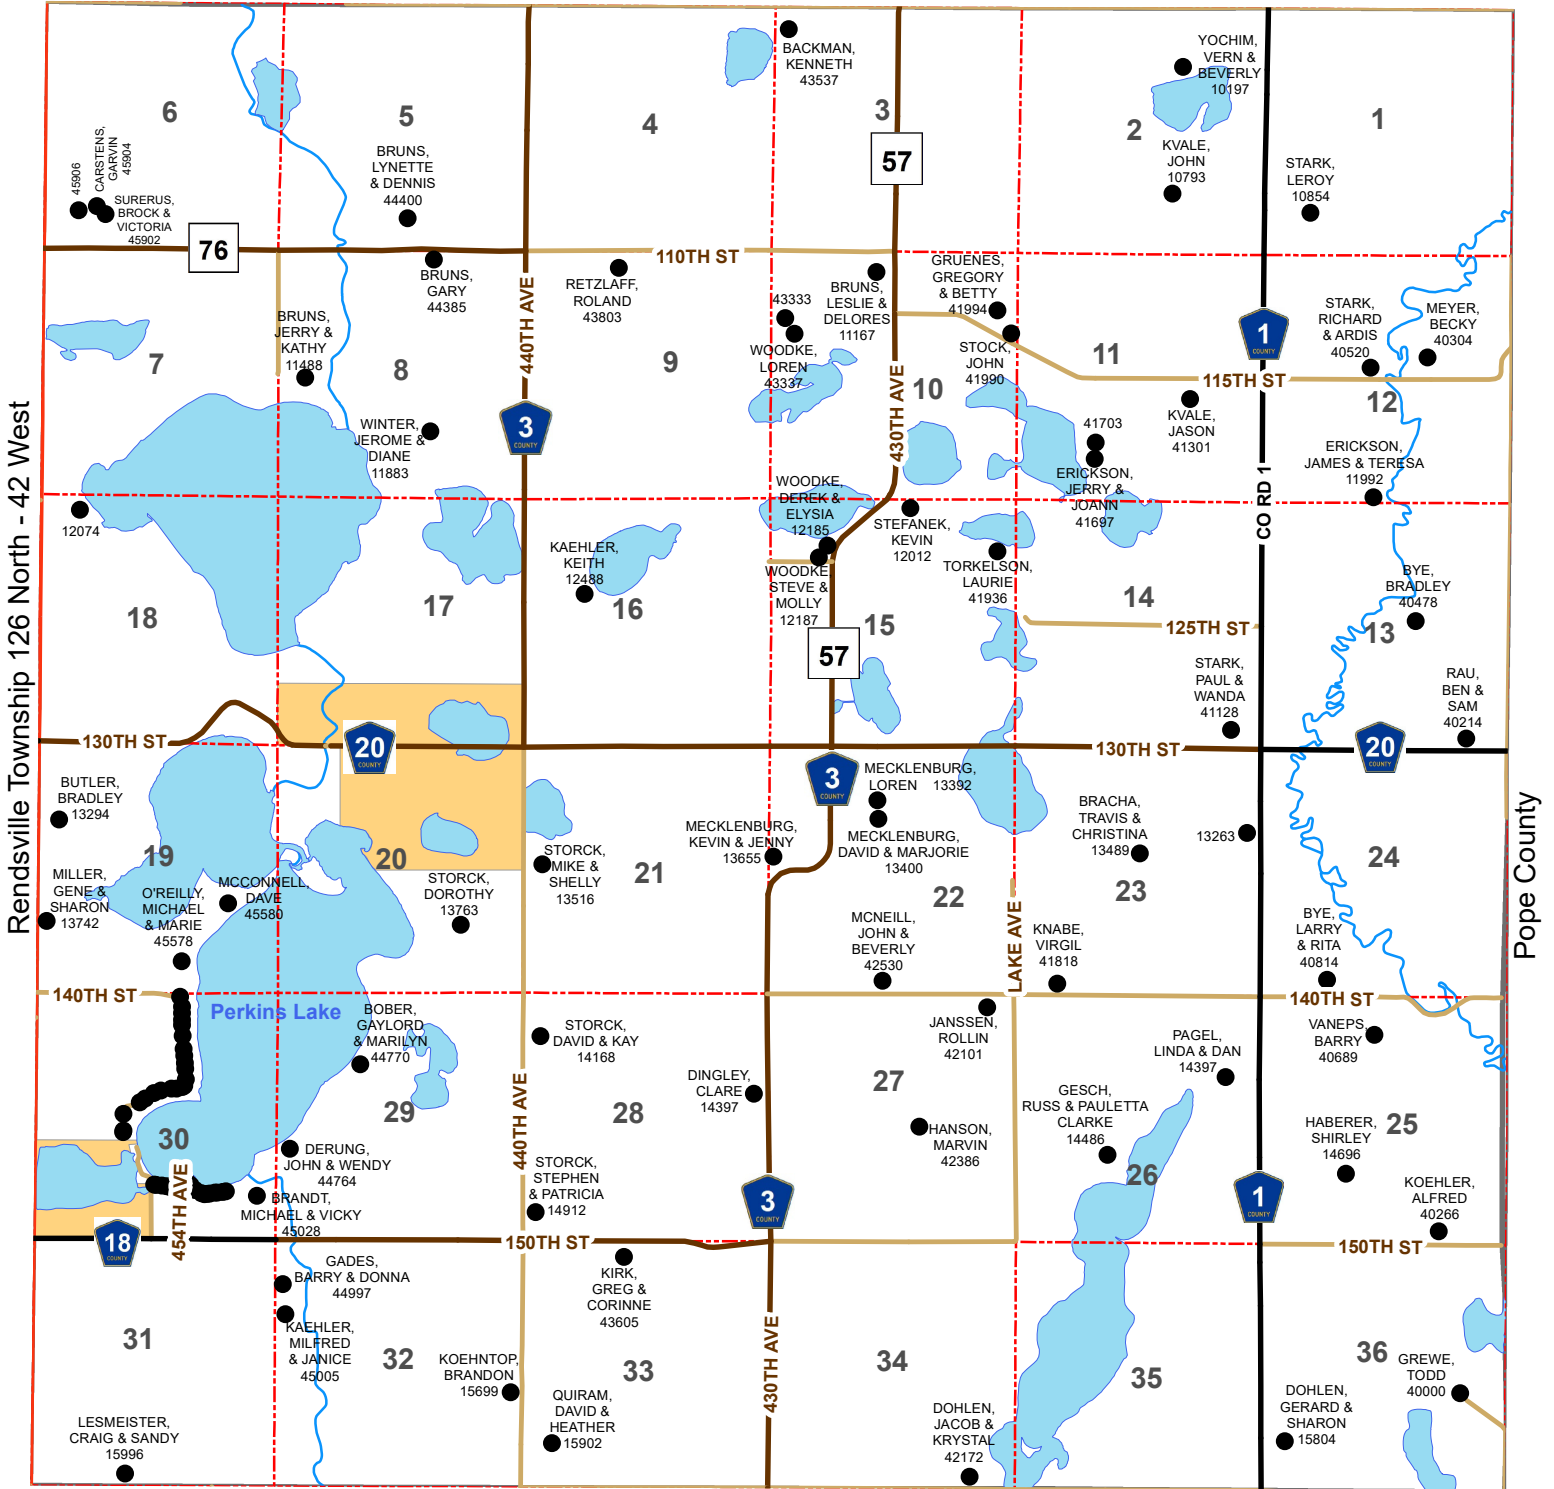

# Swan Lake Township

Township 126 North - Range 41 West

Grant County

Framnas Township 125 North - 41 West

## Legend

- Waterfowl Production Area
- Wildlife Management Area