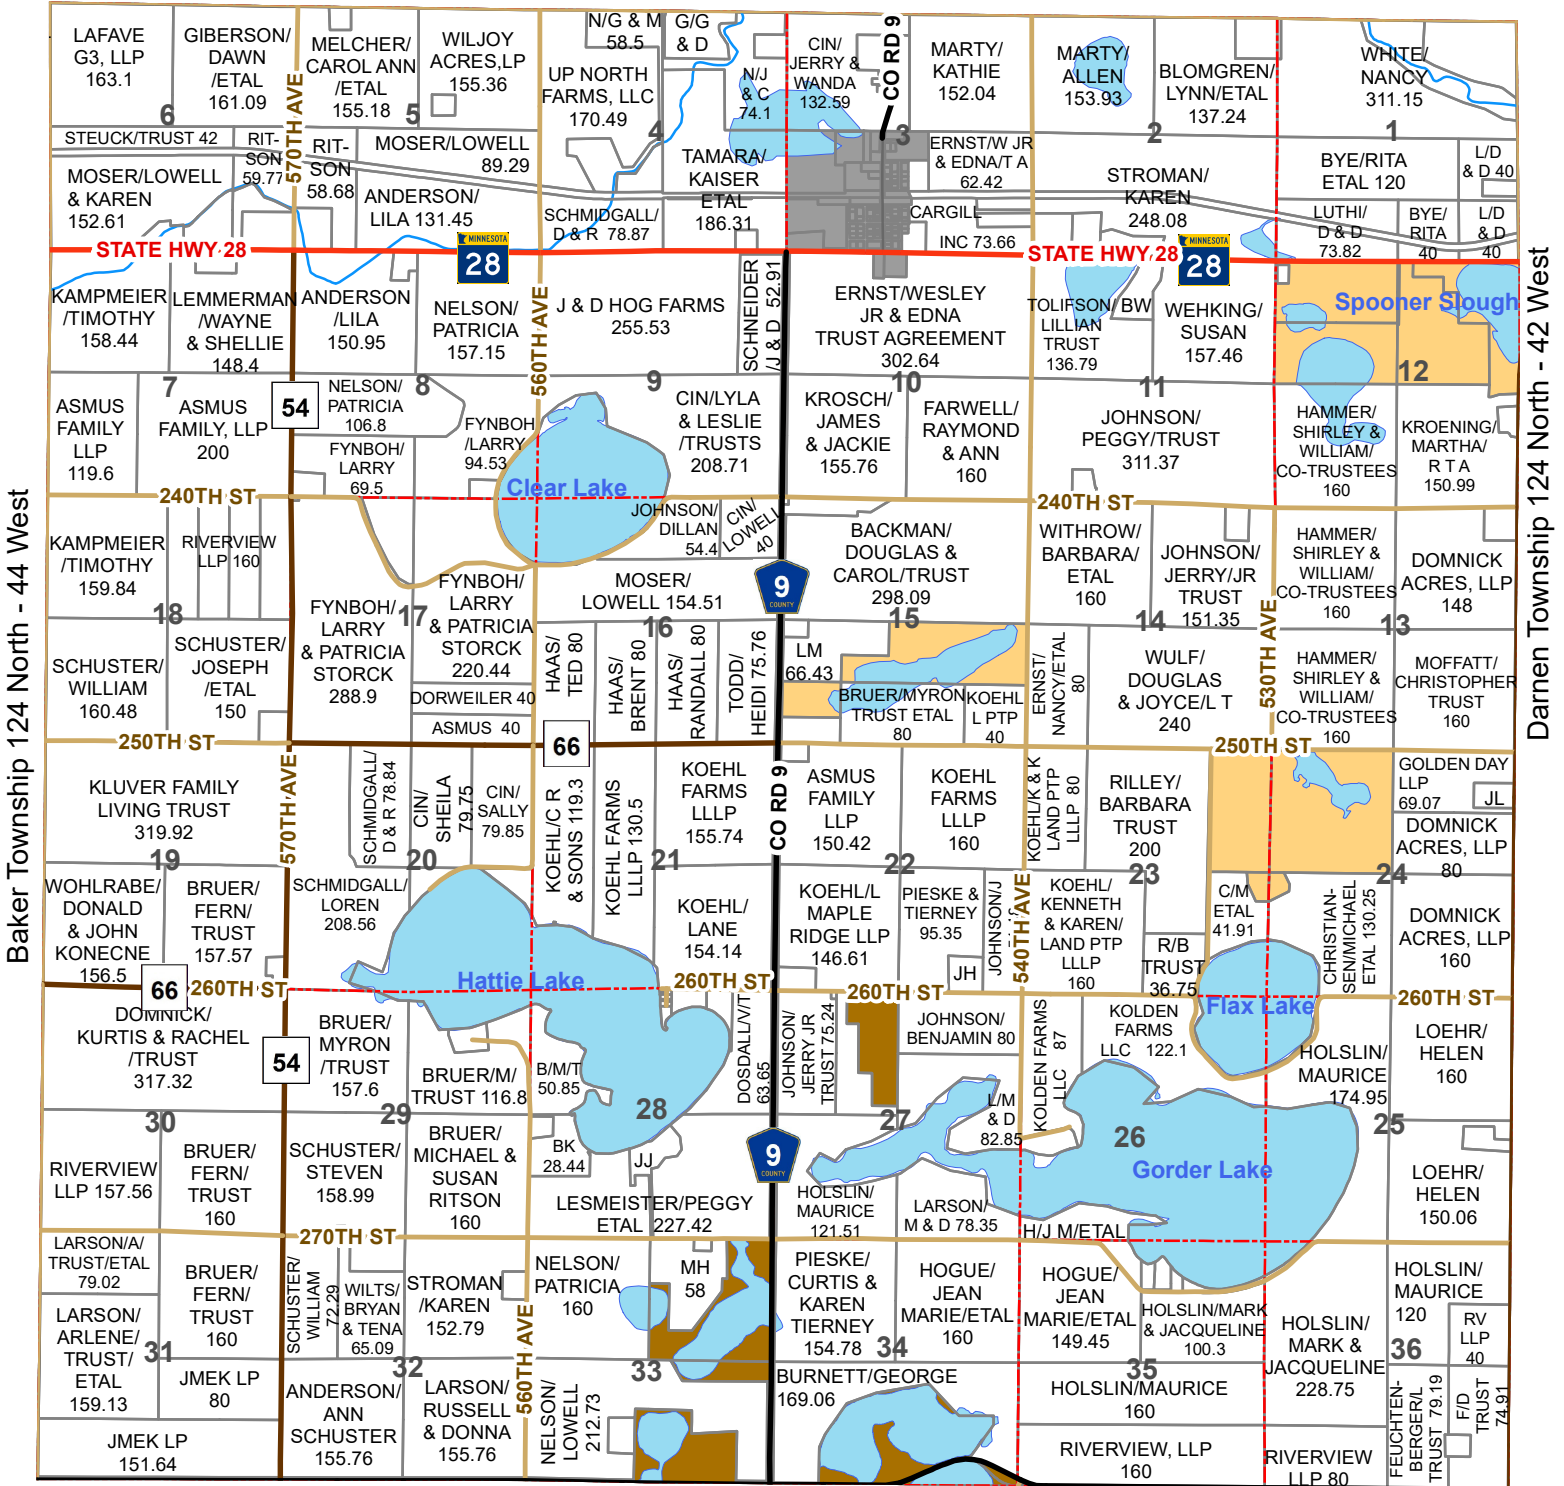

Scott Township

Township 124 North - Range 43 West

Pepperton Township 125 North - 43 West

Legend

- Waterfowl Production Area
- Wildlife Mangement Area