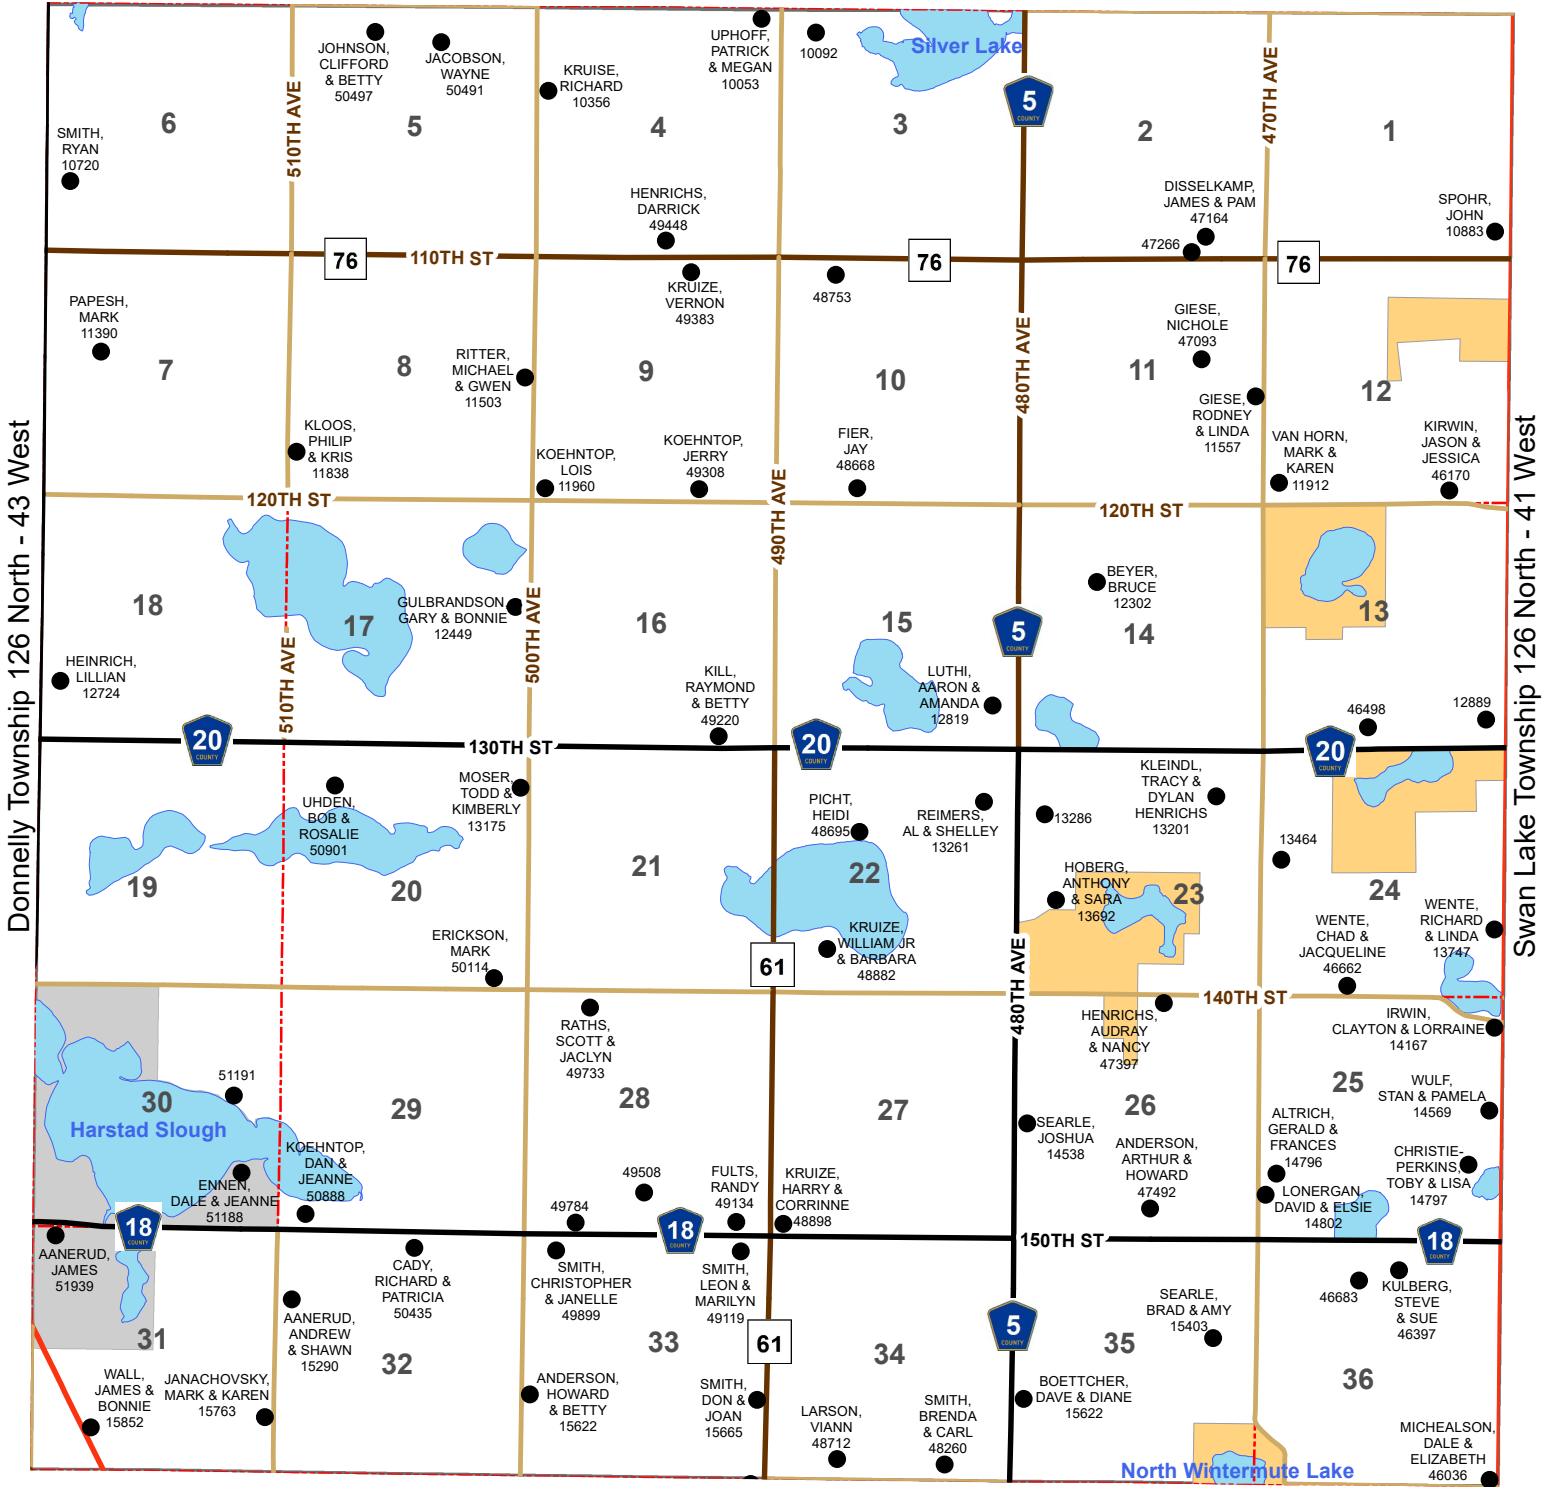

# Rendsville Township

Township 126 North - Range 42 West

Grant County

Morris Township 125 North - 42 West

## Legend

- Waterfowl Production Area
- Wildlife Mangement Area