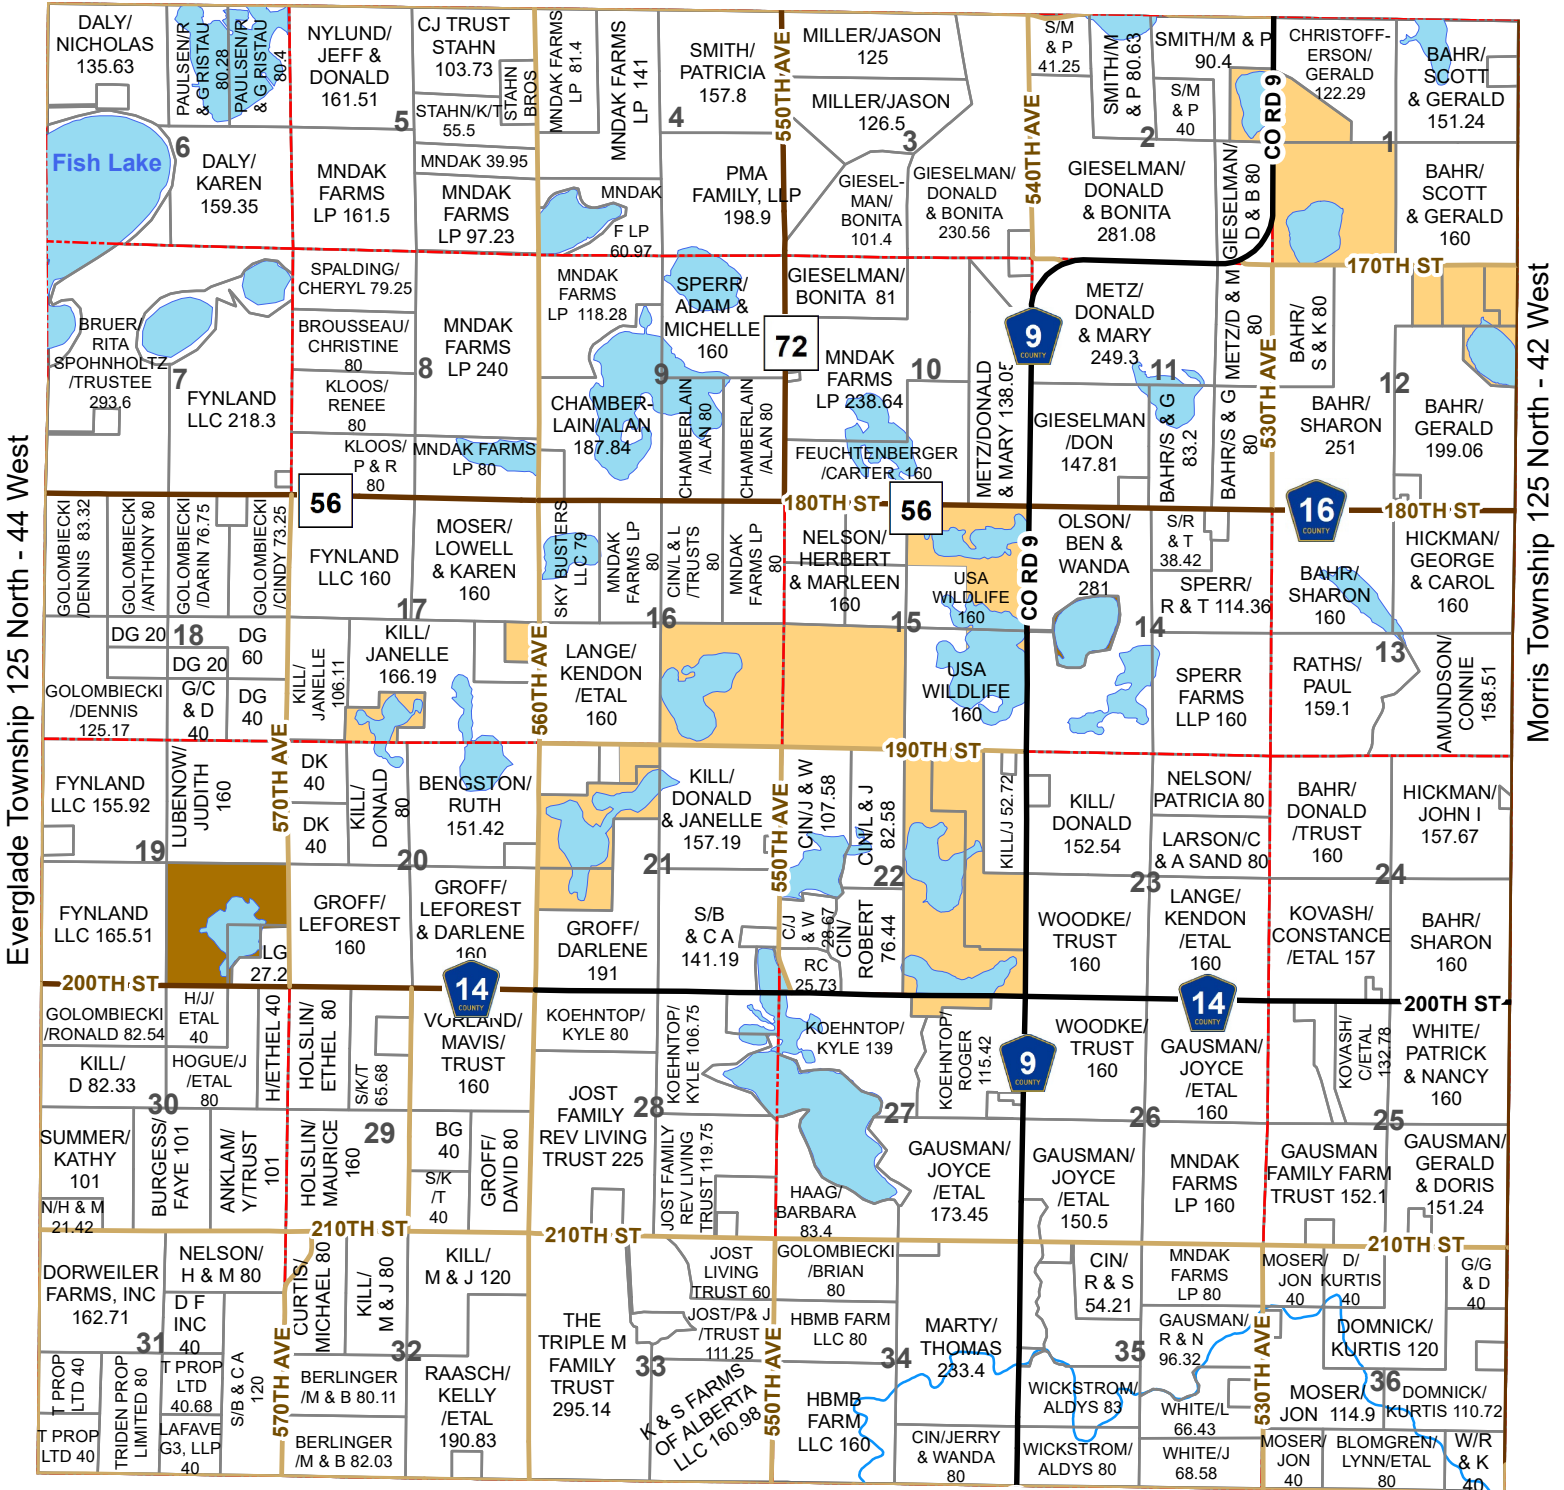

Pepperton Township

Township 125 North - Range 43 West

Donnelly Township 126 North - 43 West

Legend

- Waterfowl Production Area
- Wildlife Mangement Area