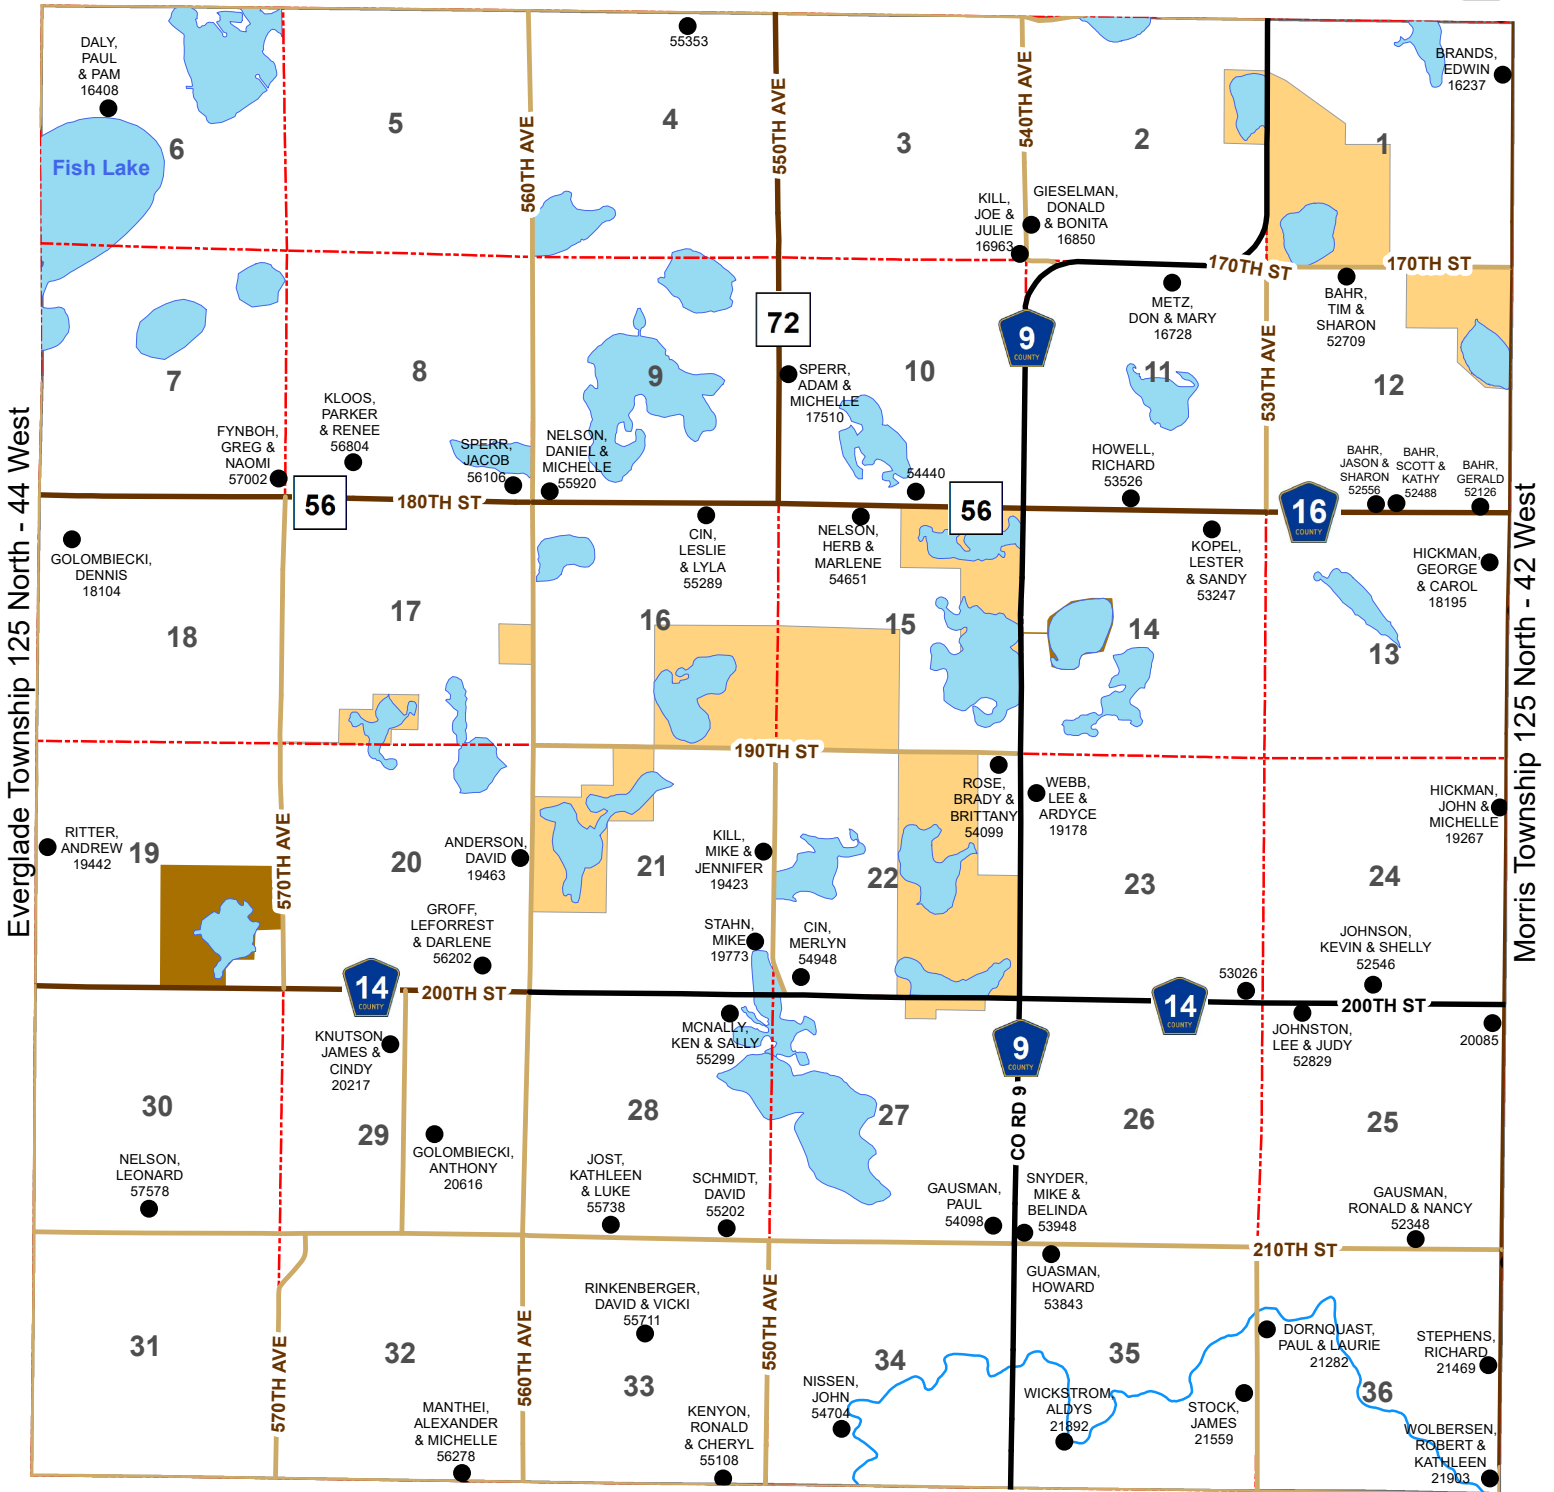

Pepperton Township

Township 125 North - Range 43 West

Donnelly Township 126 North - 43 West

Scott Township 124 North - 43 West

Legend

- Waterfowl Production Area
- Wildlife Mangement Area