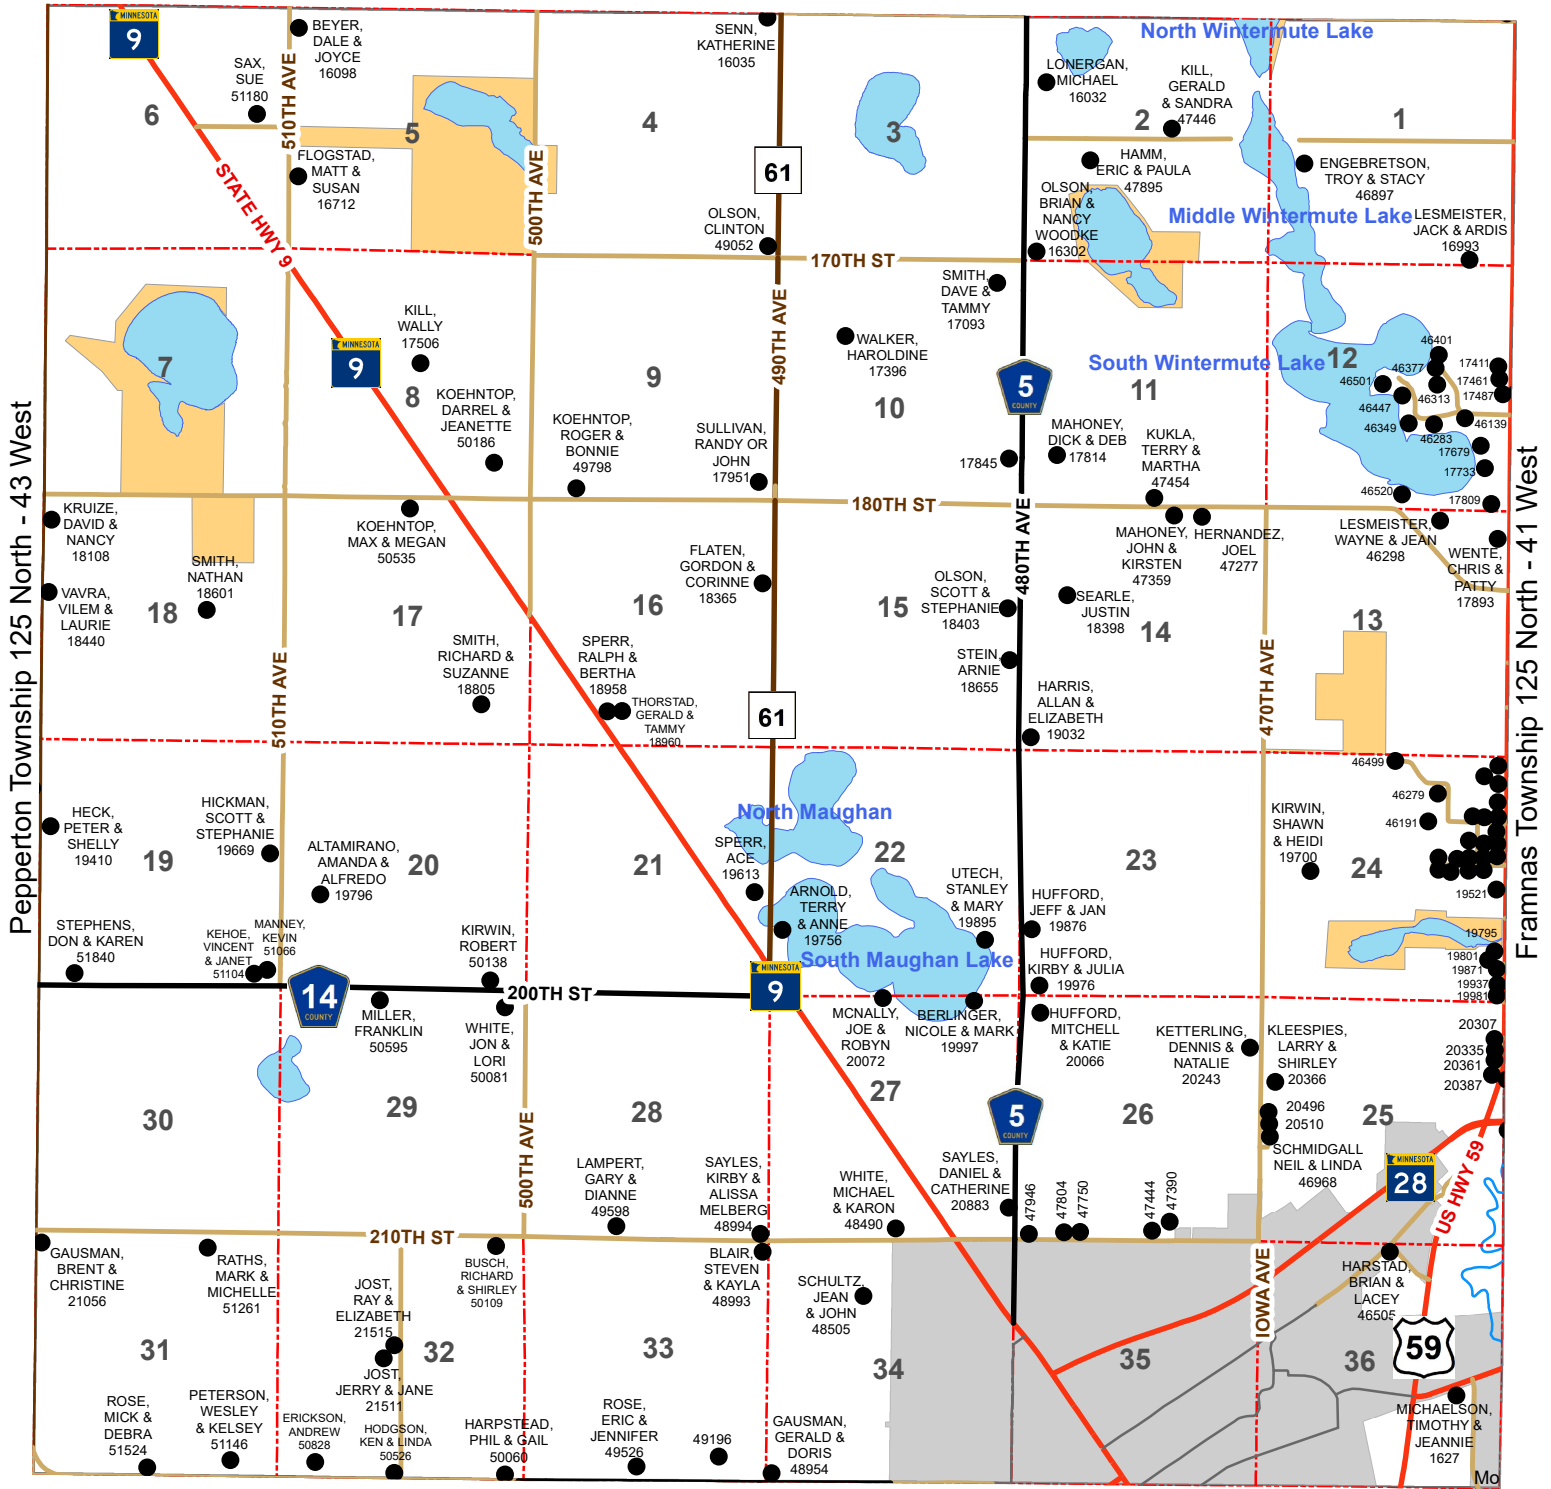

# Morris Township

Township 125 North - Range 42 West

Rendsville Township 126 North - 42 West

Darnen Township 124 North - 42 West

## Legend

- Waterfowl Production Area
- Wildlife Mangement Area