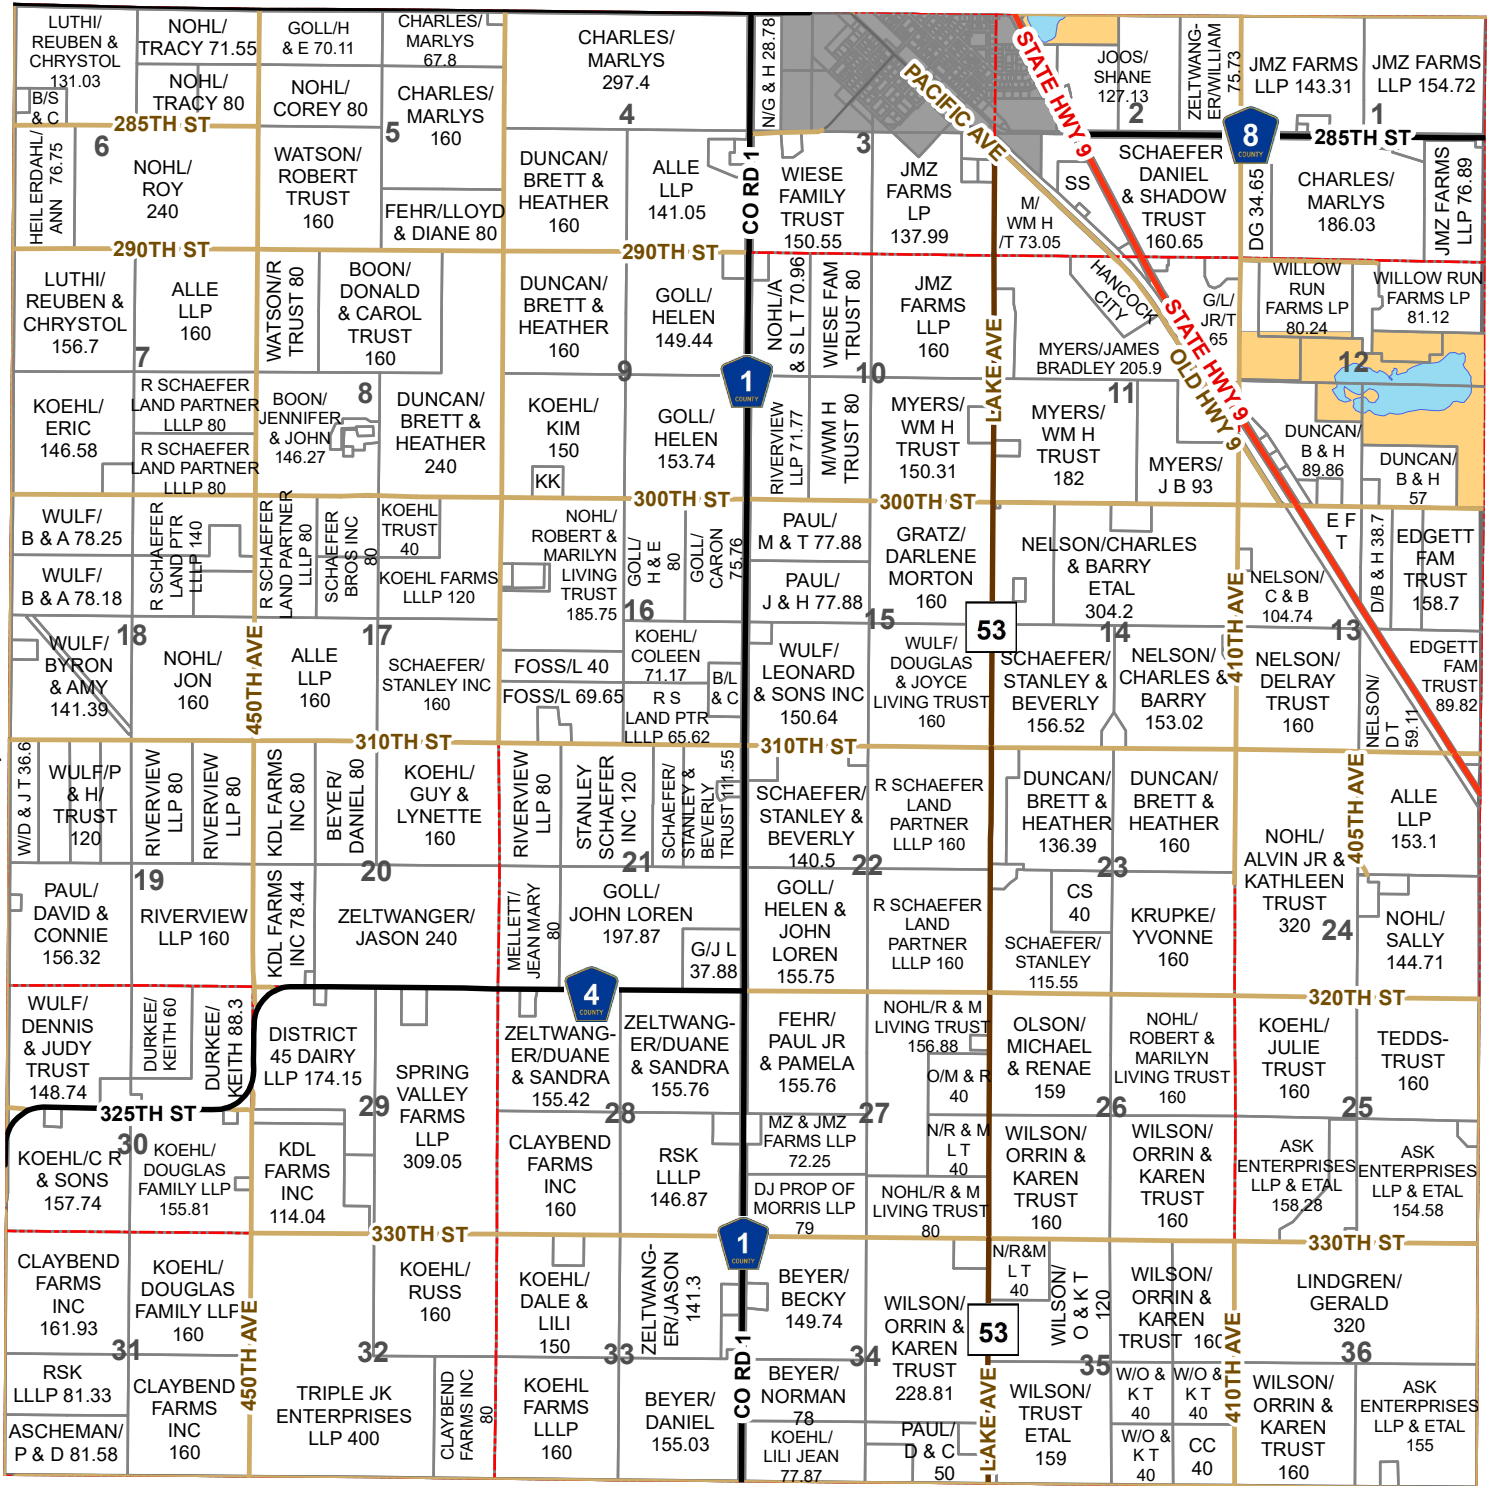

Moore Township

Township 123 North - Range 41 West

Hodges Township 124 North - 41 West

Horton Township 123 North - 42 West

Pope County

Legend

- Waterfowl Production Area
- Wildlife Mangement Area