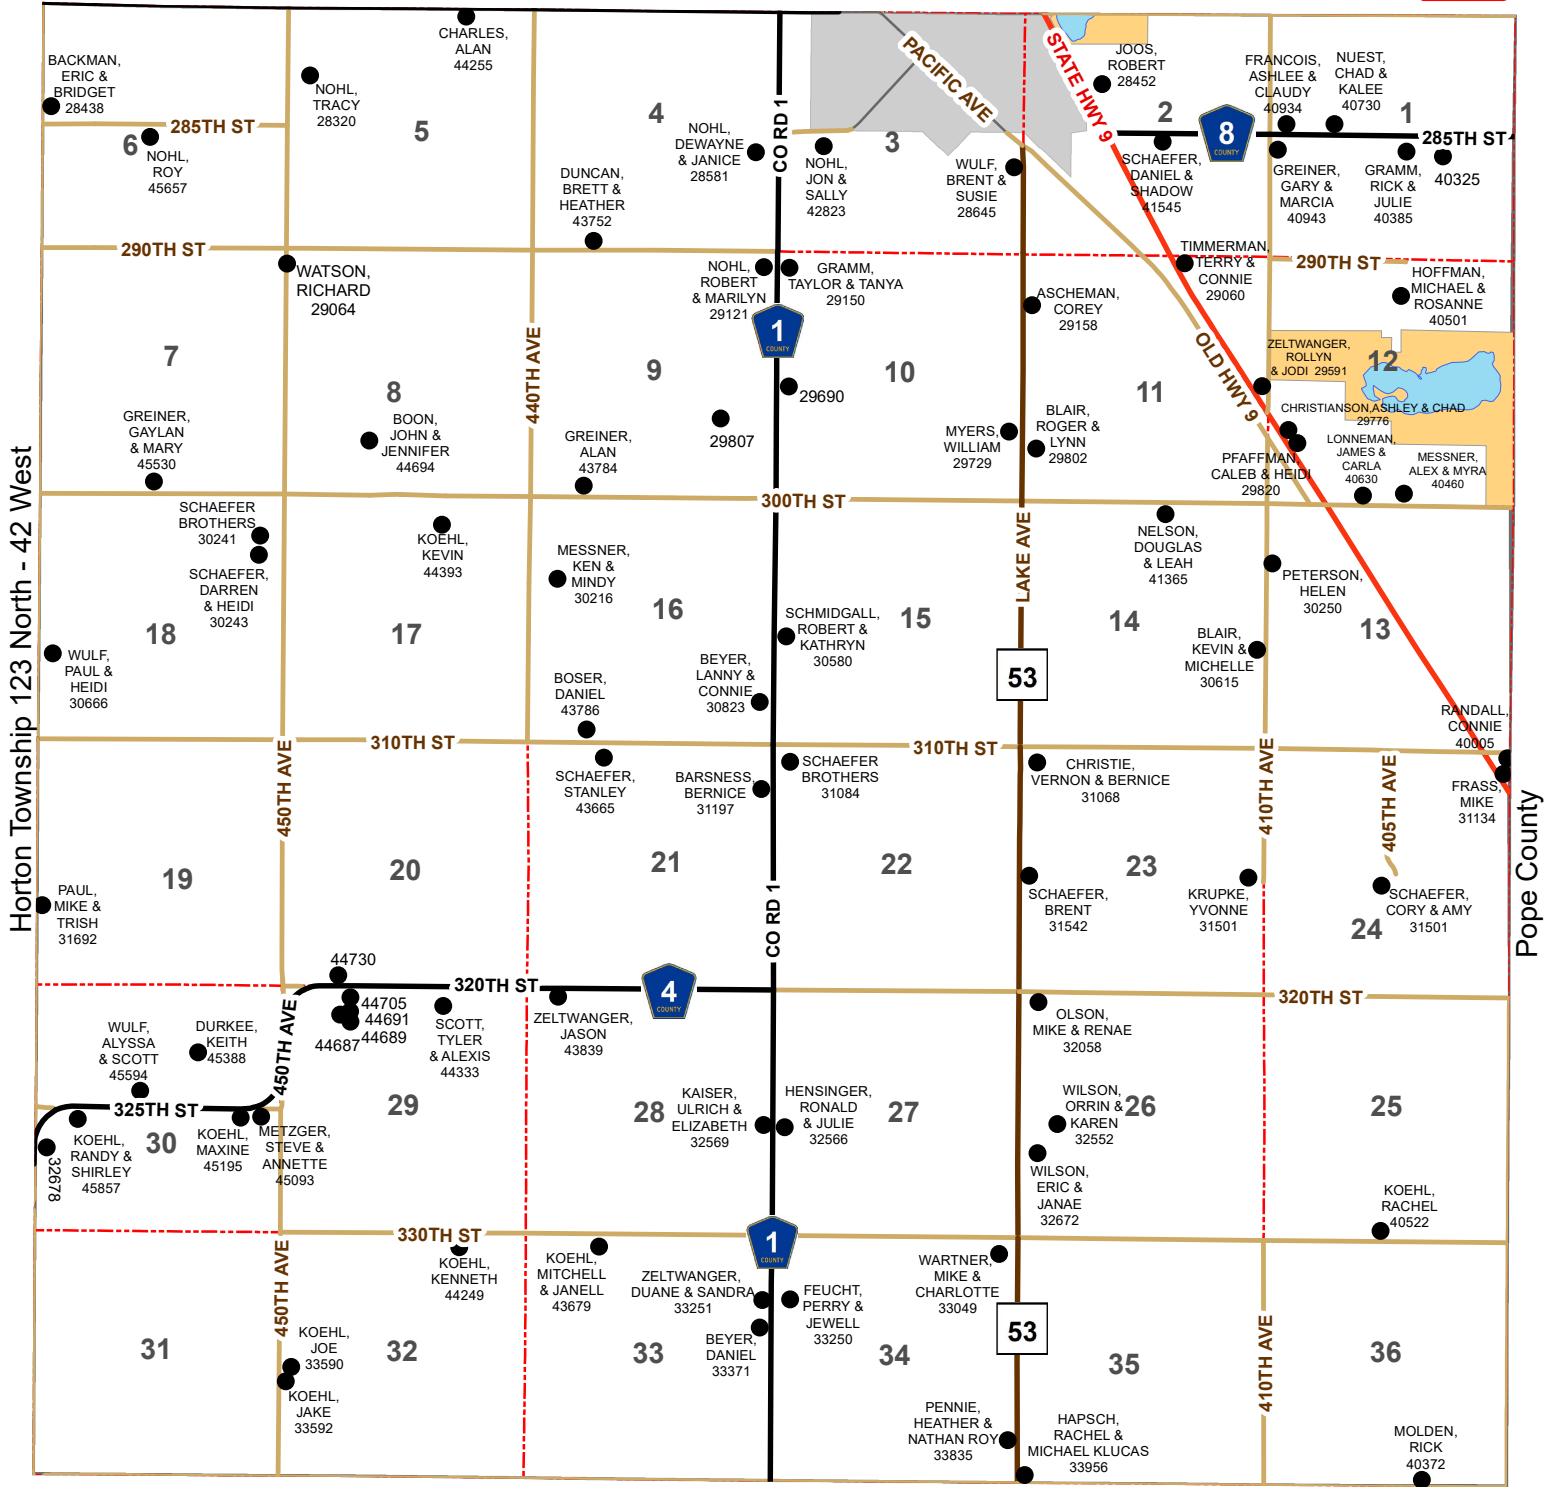

Moore Township

Township 123 North - Range 41 West

Hodges Township 124 North - 41 West

Legend

- Waterfowl Production Area
- Wildlife Mangement Area