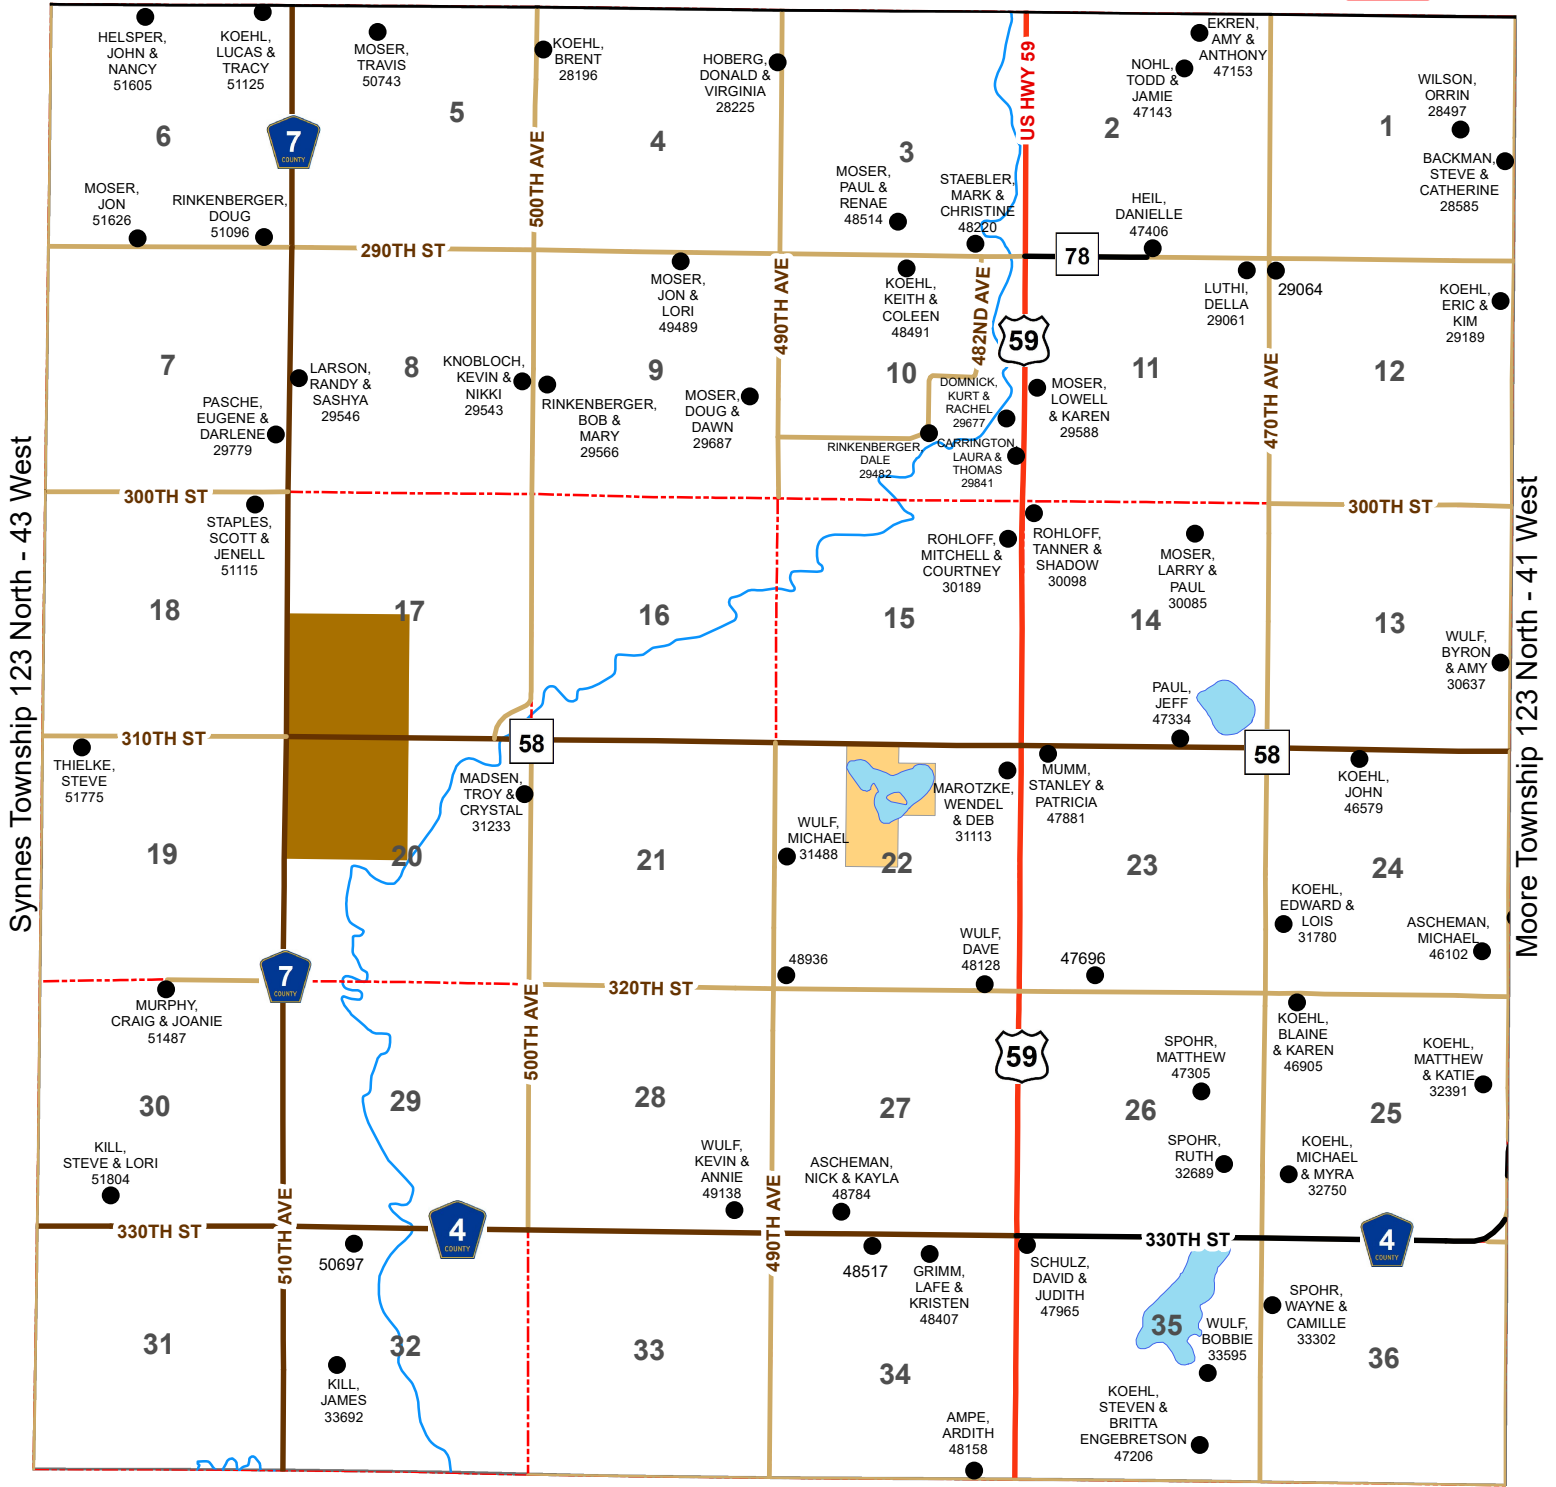

Horton Township

Township 123 North - Range 42 West

Darnen Township 124 North - 42 West

Synnes Township 123 North - 43 West

Moore Township 123 North - 41 West

Swift County

Legend

- Waterfowl Production Area
- Wildlife Mangement Area