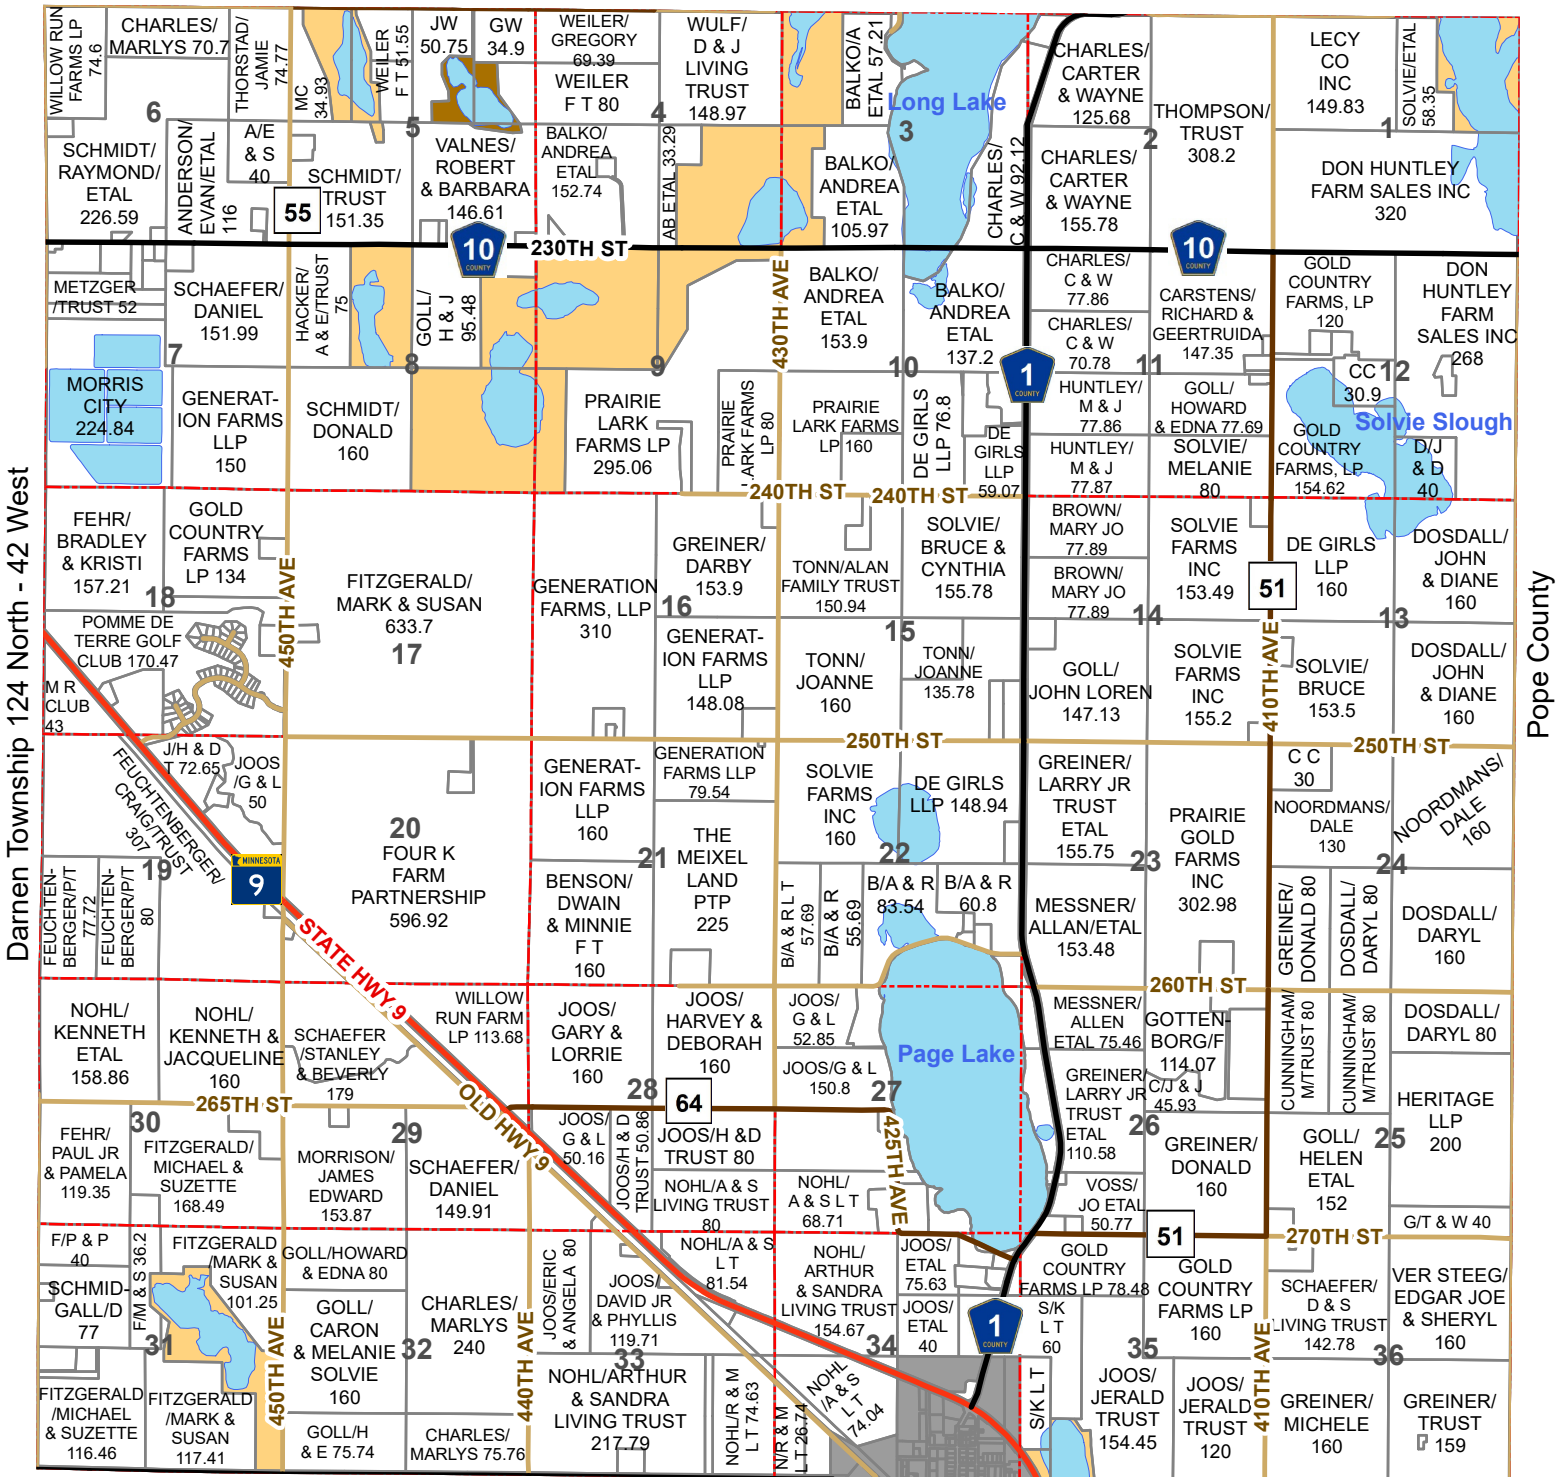

Hodges Township

Township 124 North - Range 41 West

Framnas Township 125 North - 41 West

Moore Township 123 North - 41 West

Legend

- Waterfowl Production Area
- Wildlife Mangement Area