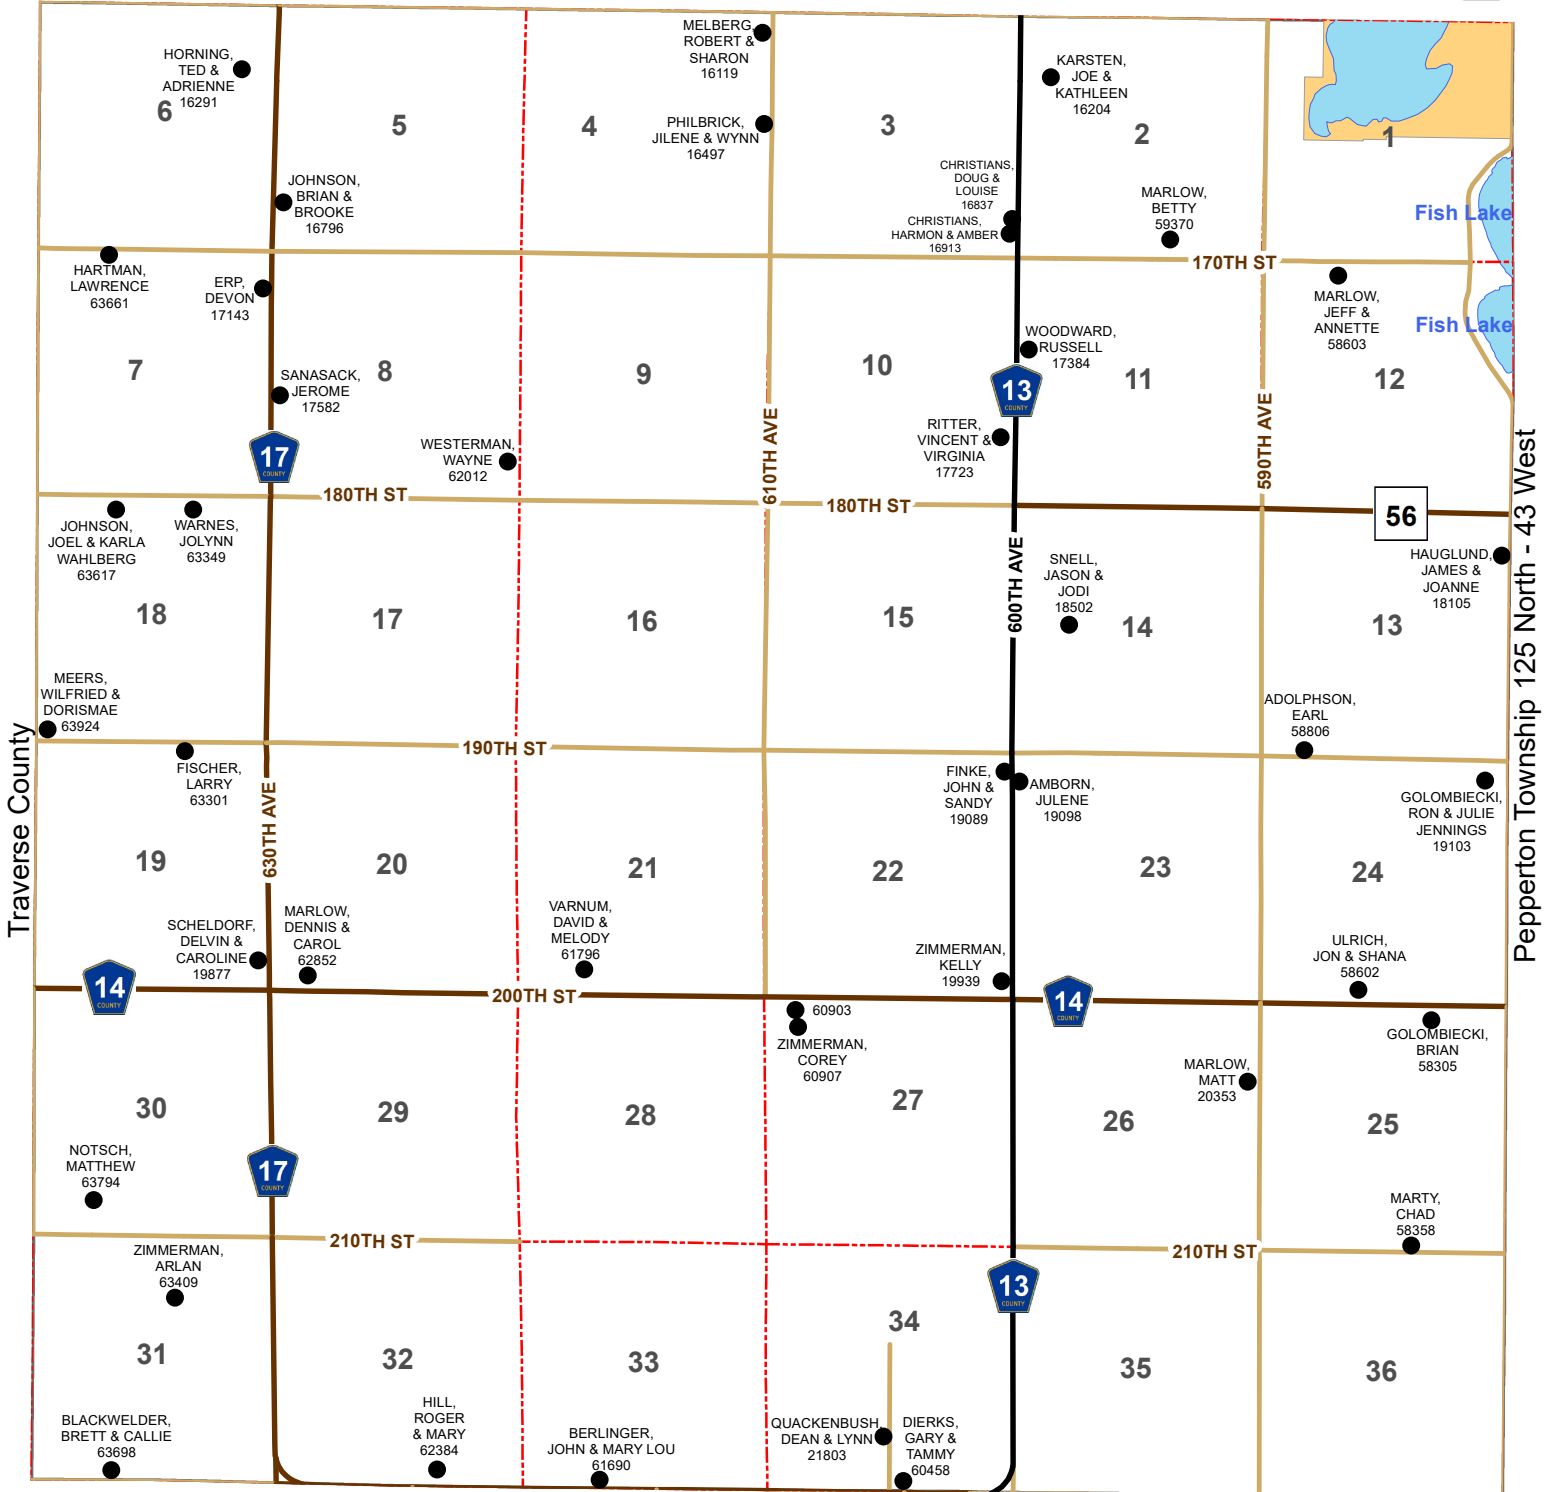

Everglade Township

Township 125 North - Range 44 West

Eldorado Township 126 North - 44 West

Baker Township 124 North - 44 West

Legend

- Waterfowl Production Area
- Wildlife Mangement Area