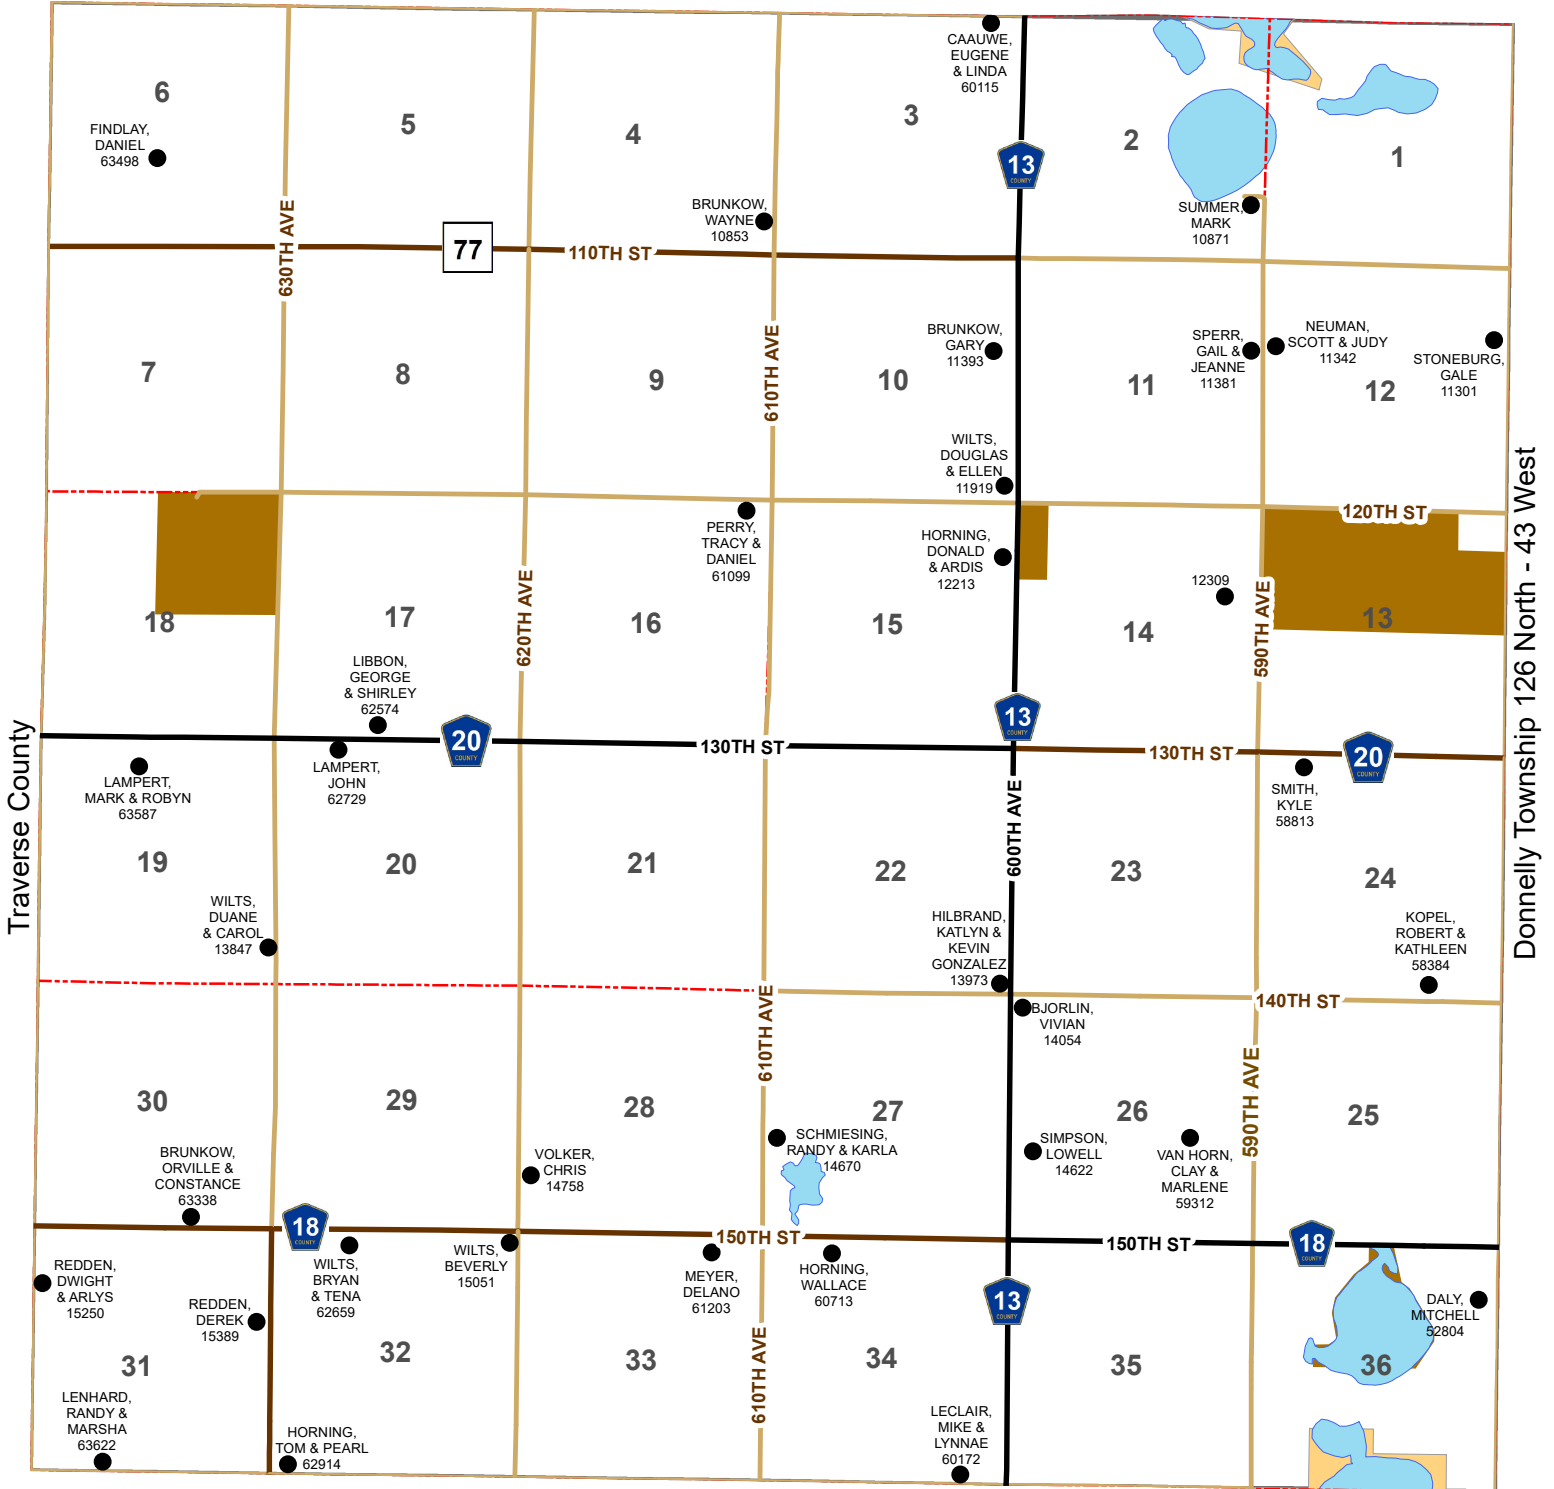

Eldorado Township

Township 126 North - Range 44 West

Grant County

Everglade Township 125 North - 44 West

Legend

- Waterfowl Production Area
- Wildlife Mangement Area