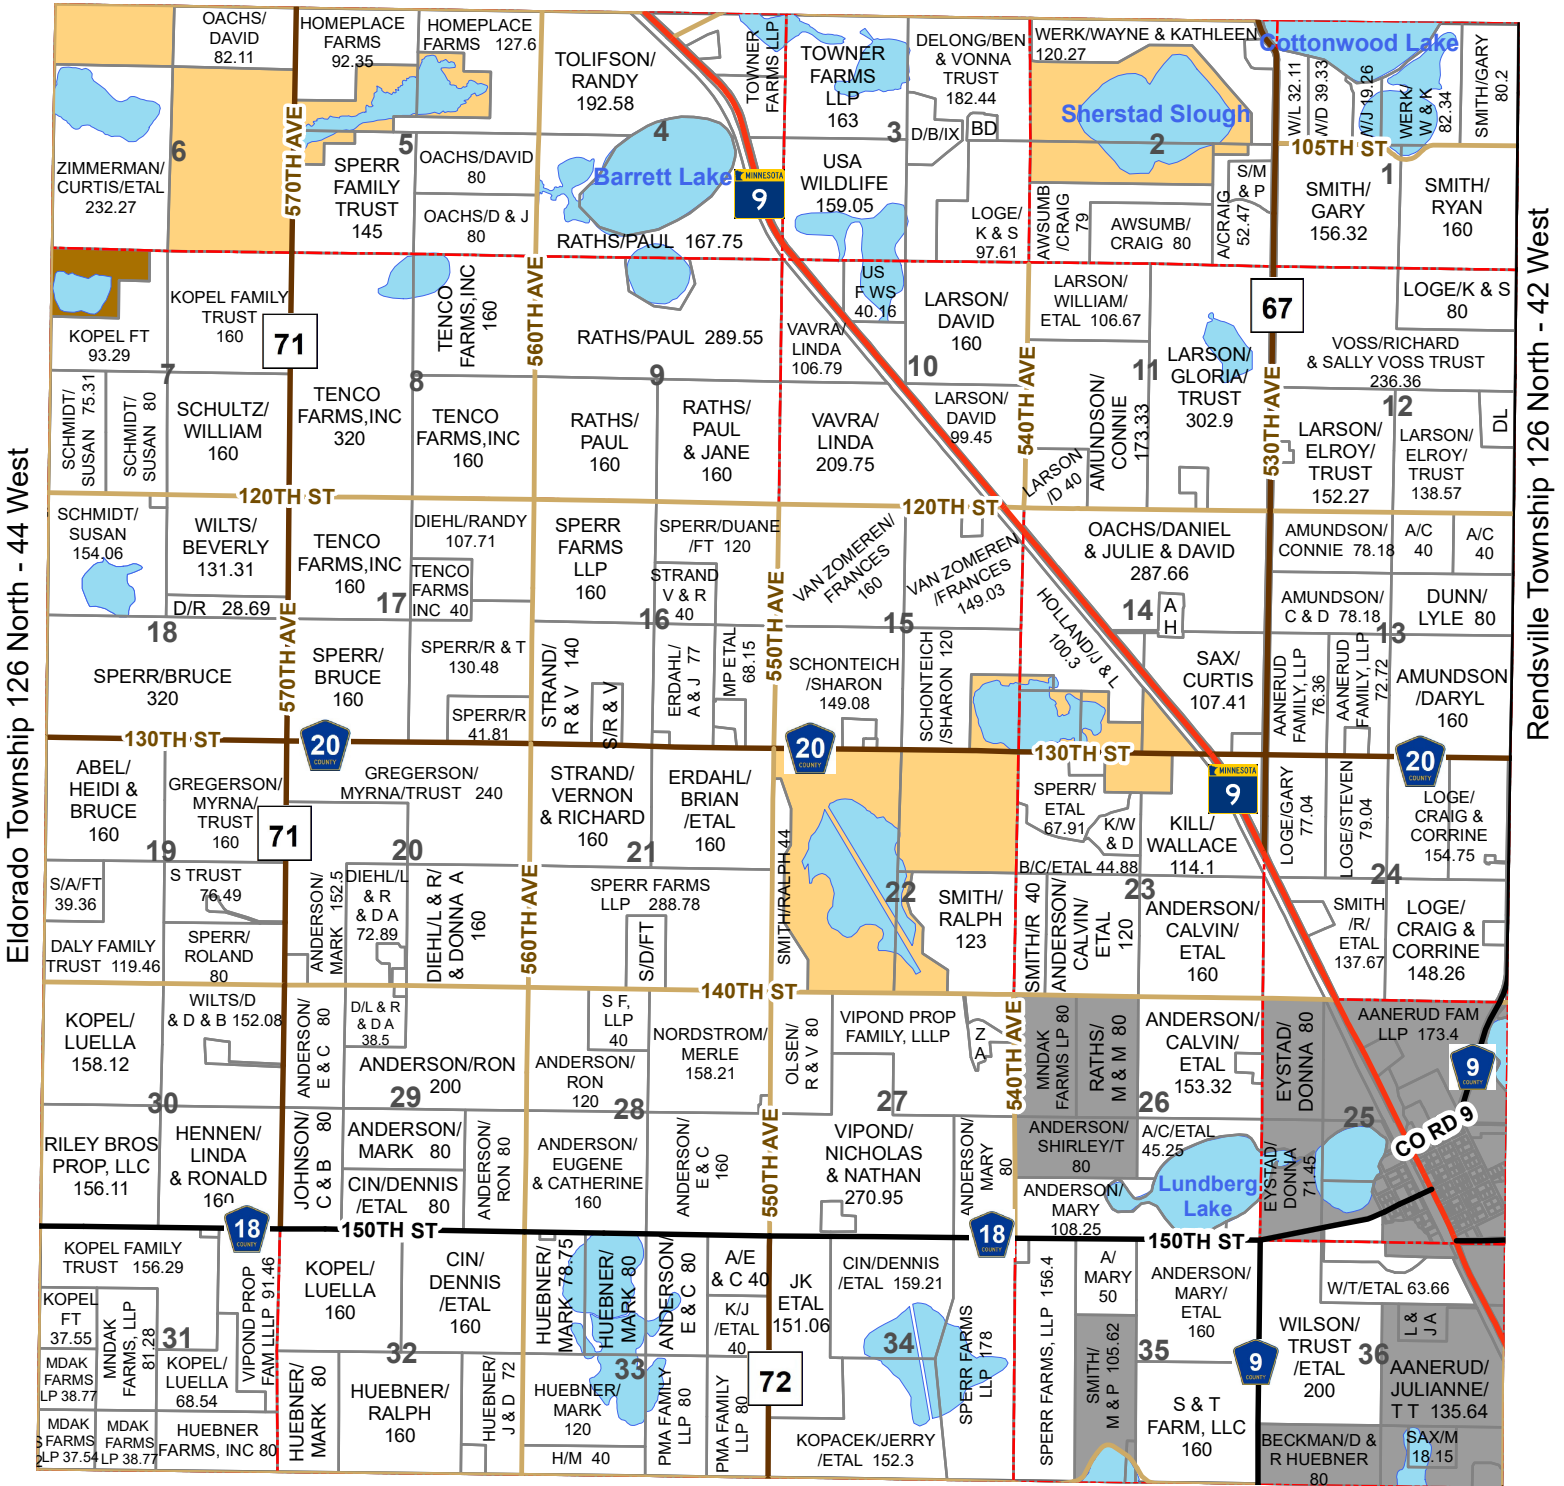

# Donnelly Township

Township 126 North - Range 43 West

Grant County

Pepperton Township 125 North - 43 West

## Legend

- Waterfowl Production Area
- Wildlife Mangement Area