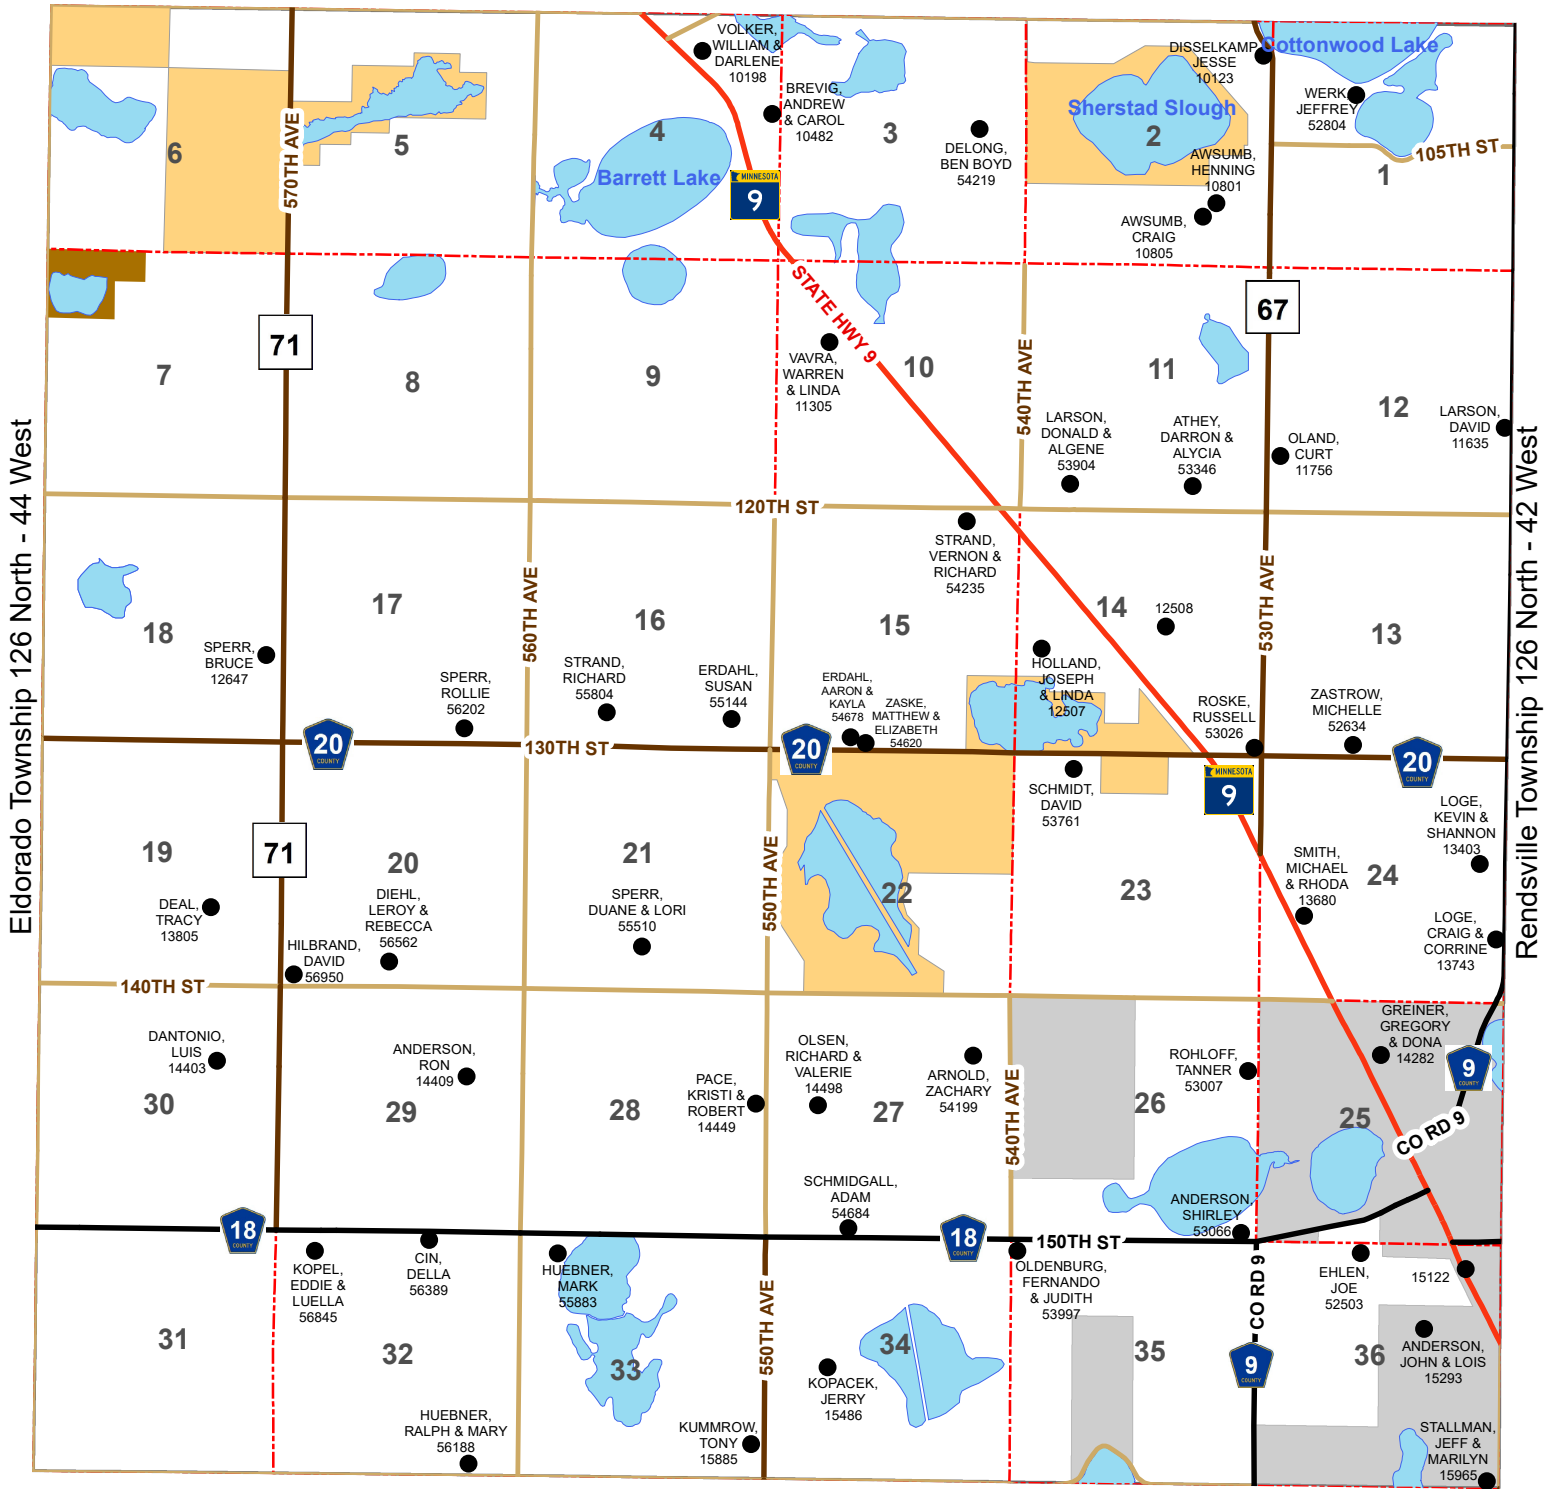

# Donnelly Township

Township 126 North - Range 43 West

Grant County

Pepperton Township 125 North - 43 West

## Legend

- Waterfowl Production Area
- Wildlife Mangement Area