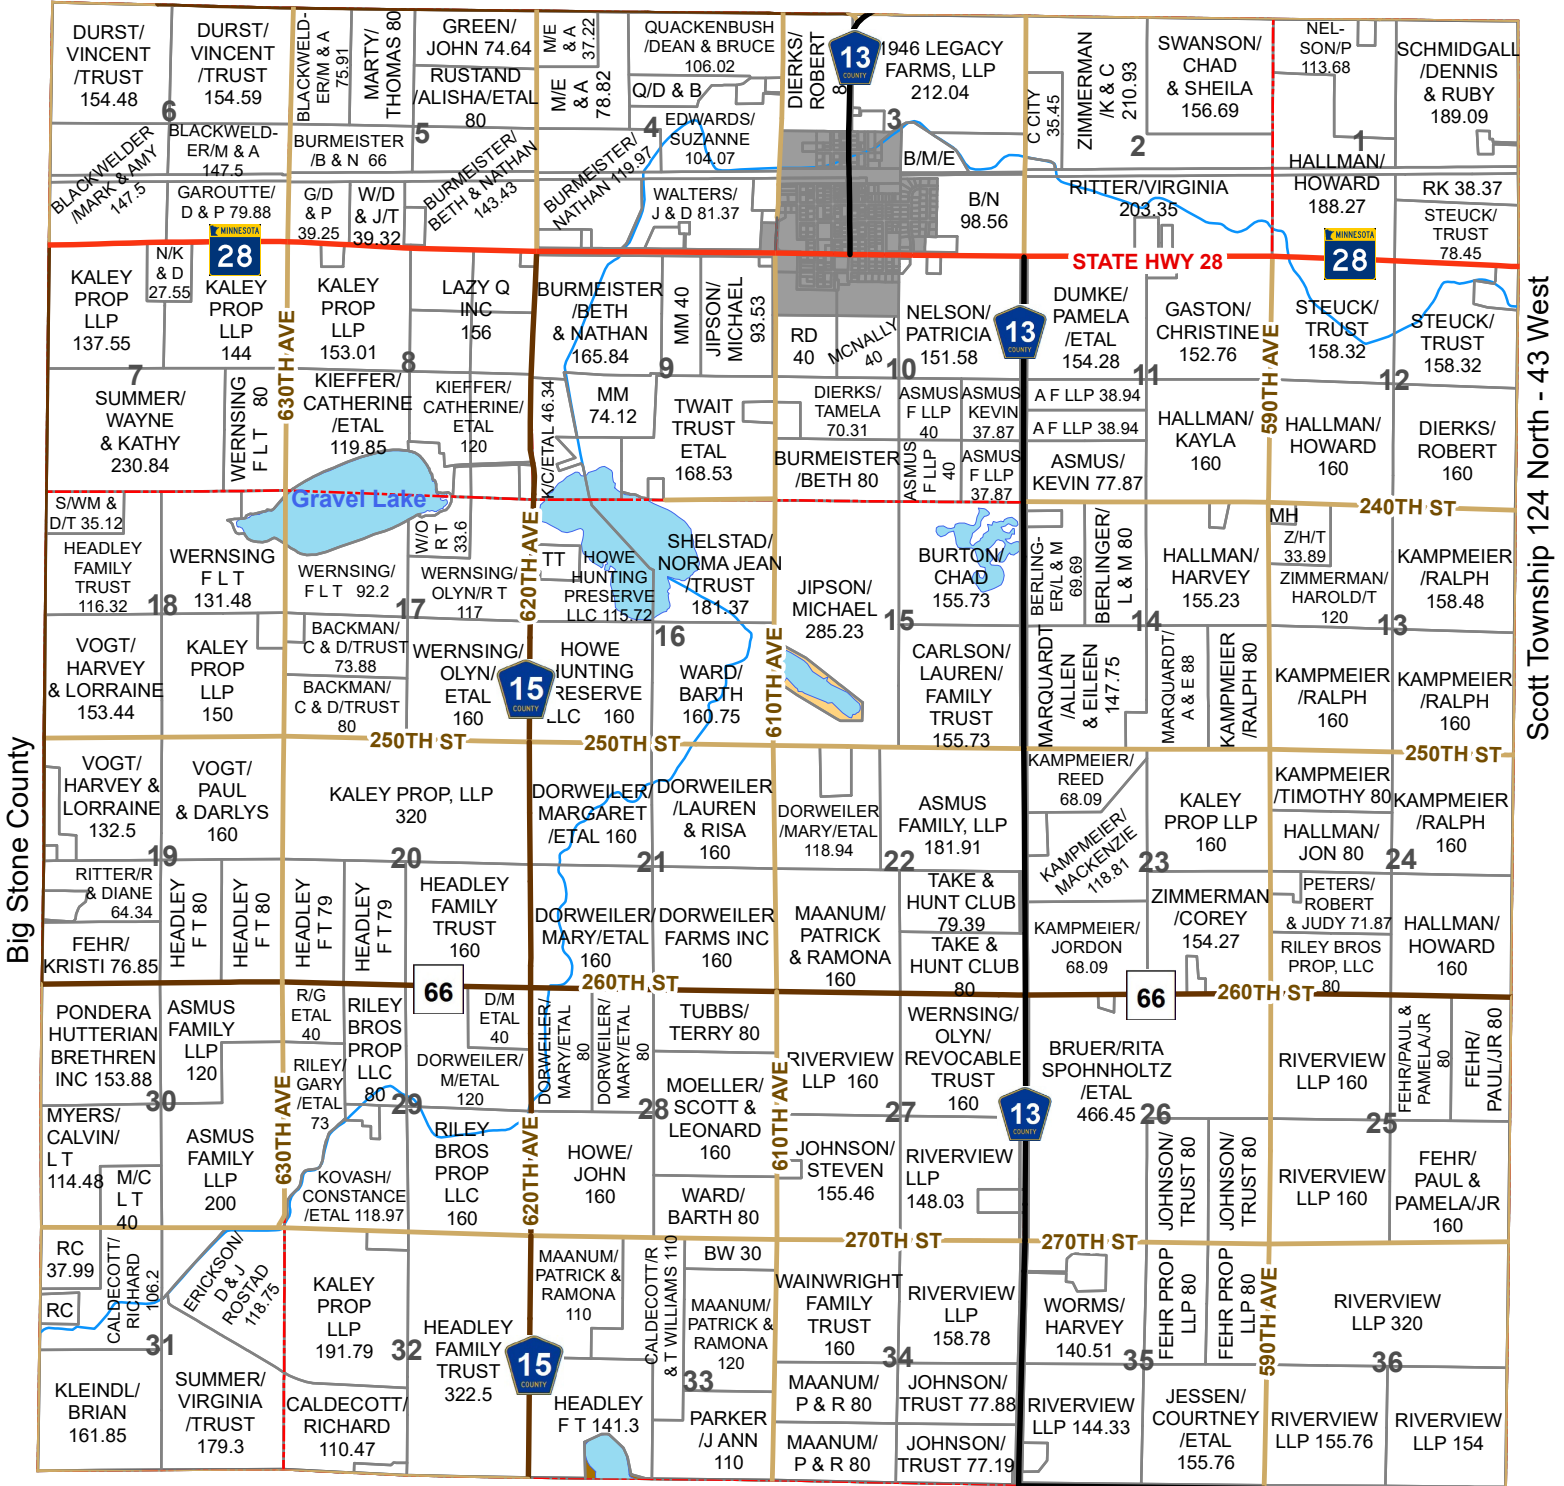

Baker Township

Township 124 North - Range 44 West

Everglade Township 125 North - 44 West

Legend

- Waterfowl Production Area
- Wildlife Mangement Area