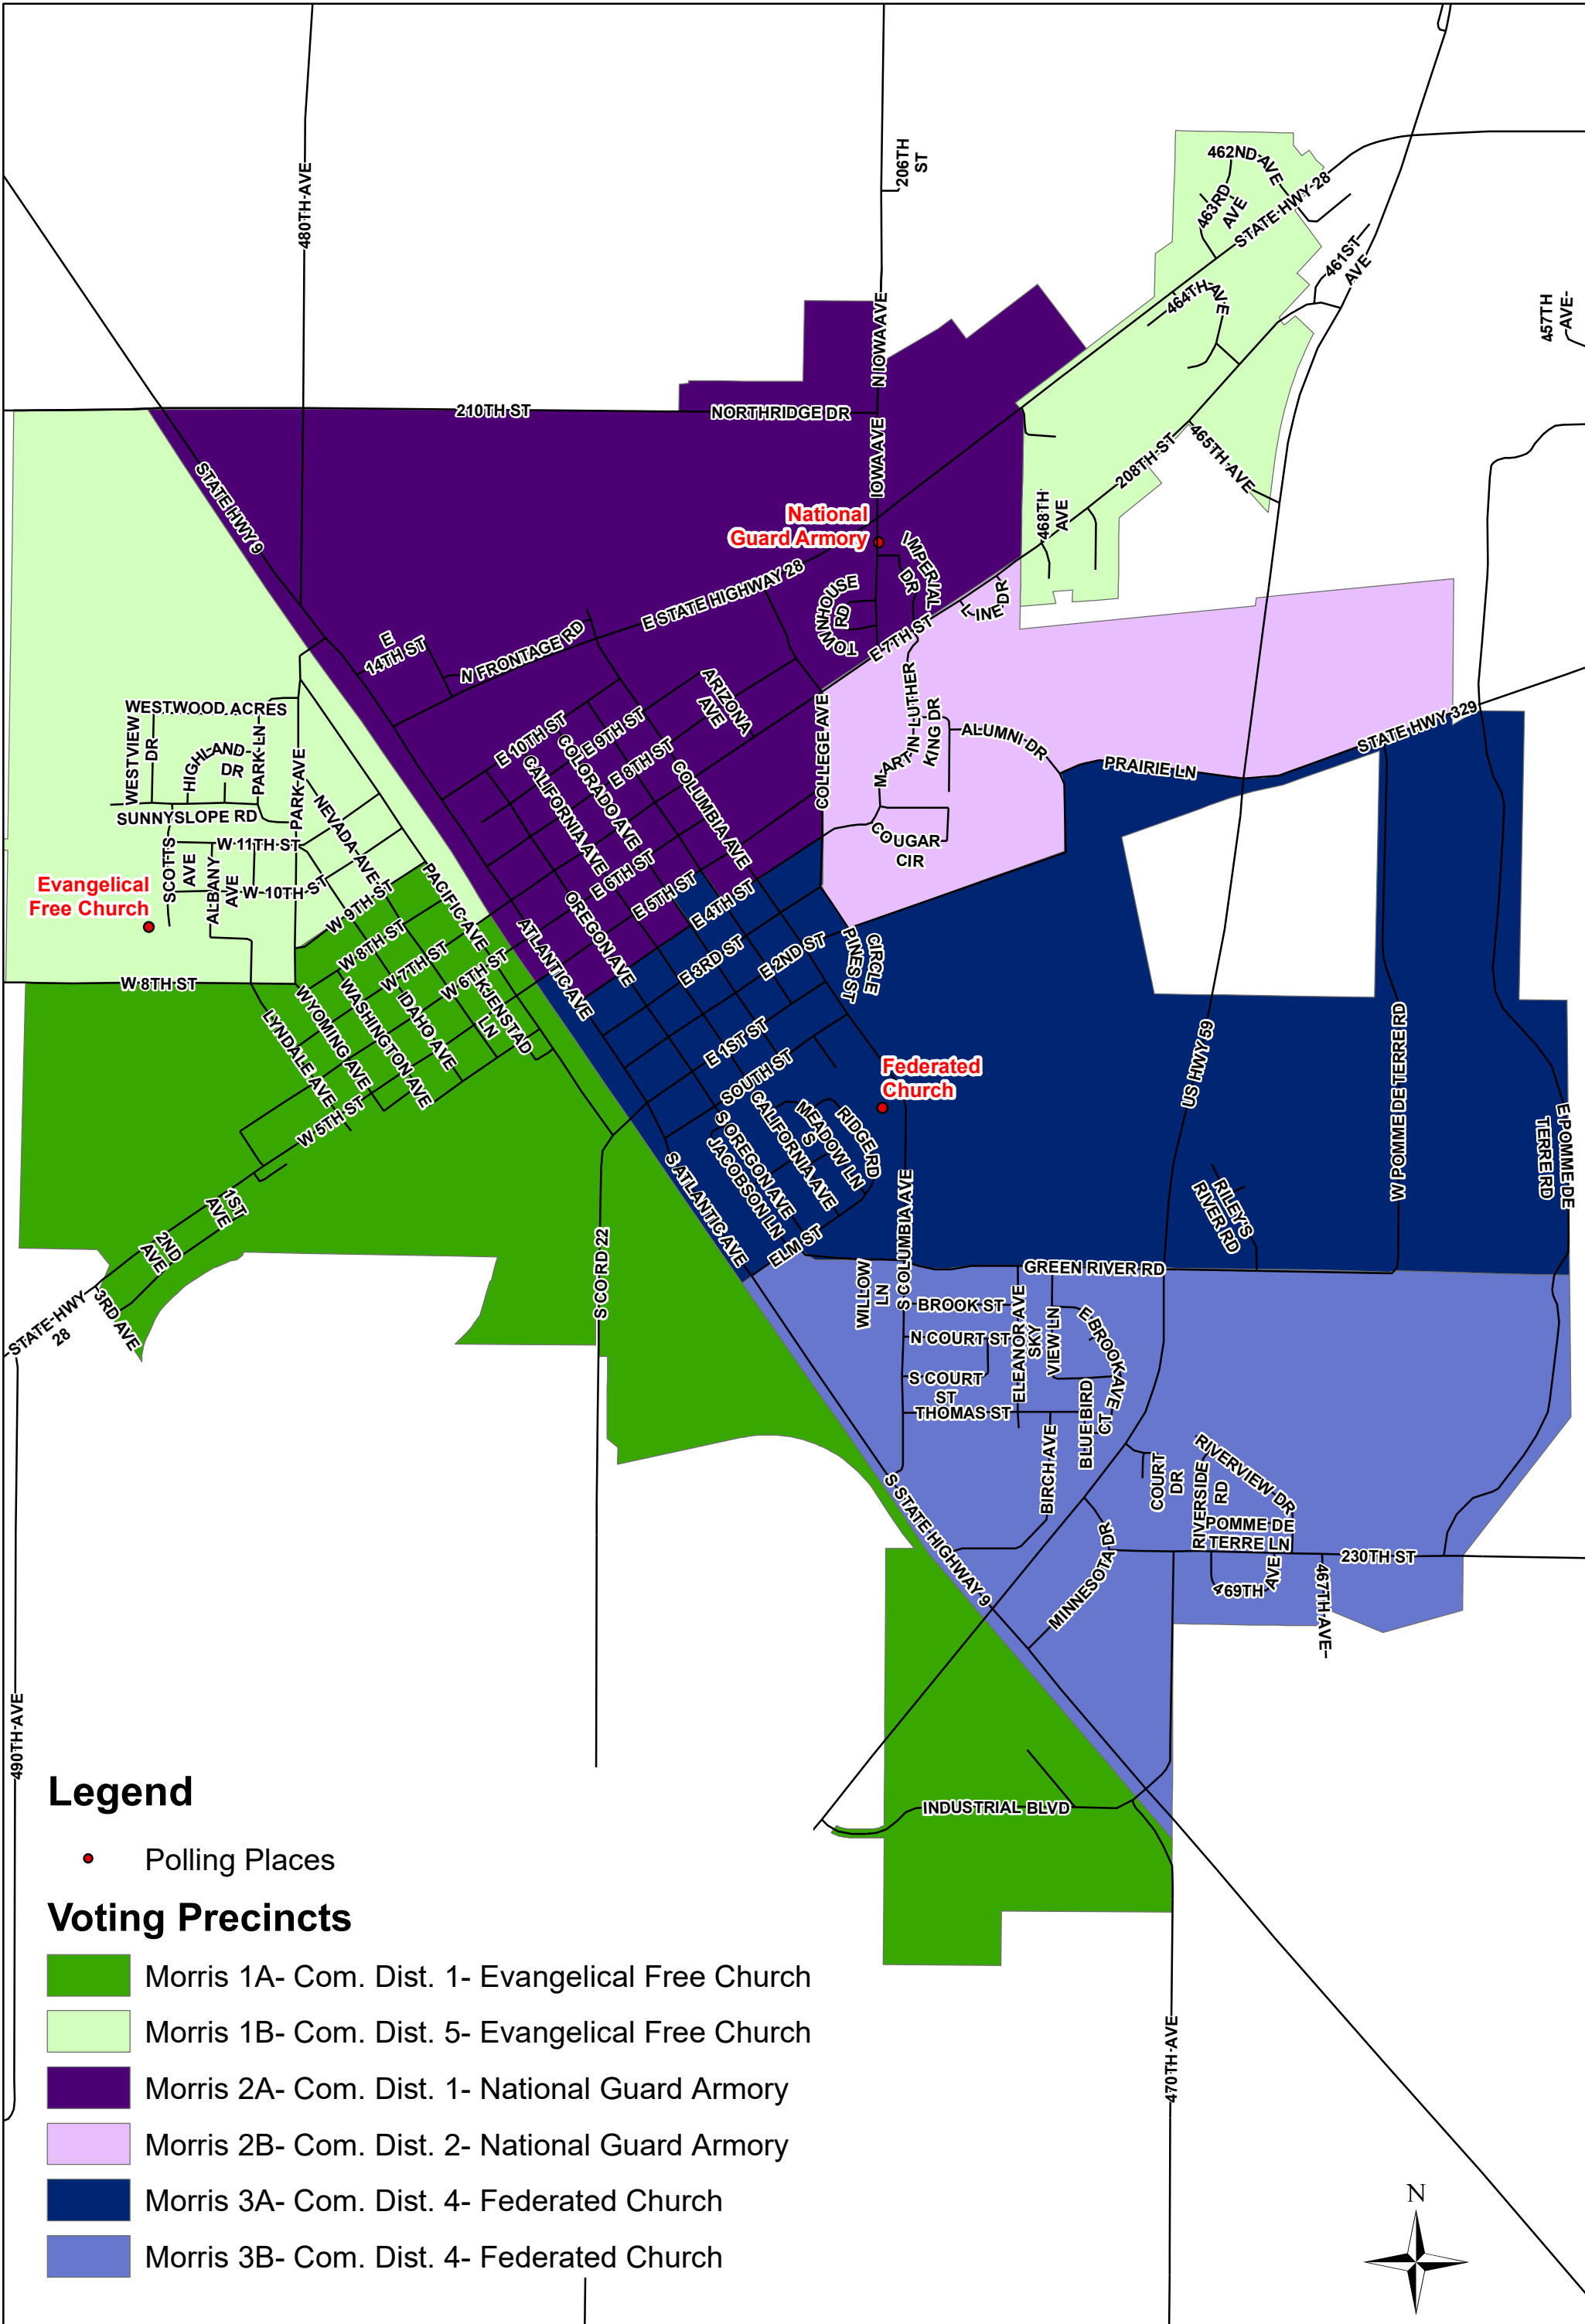

City of Morris

Legend

• Polling Places

Voting Precincts

- Morris 1A- Com. Dist. 1- Evangelical Free Church
- Morris 1B- Com. Dist. 5- Evangelical Free Church
- Morris 2A- Com. Dist. 1- National Guard Armory
- Morris 2B- Com. Dist. 2- National Guard Armory
- Morris 3A- Com. Dist. 4- Federated Church
- Morris 3B- Com. Dist. 4- Federated Church