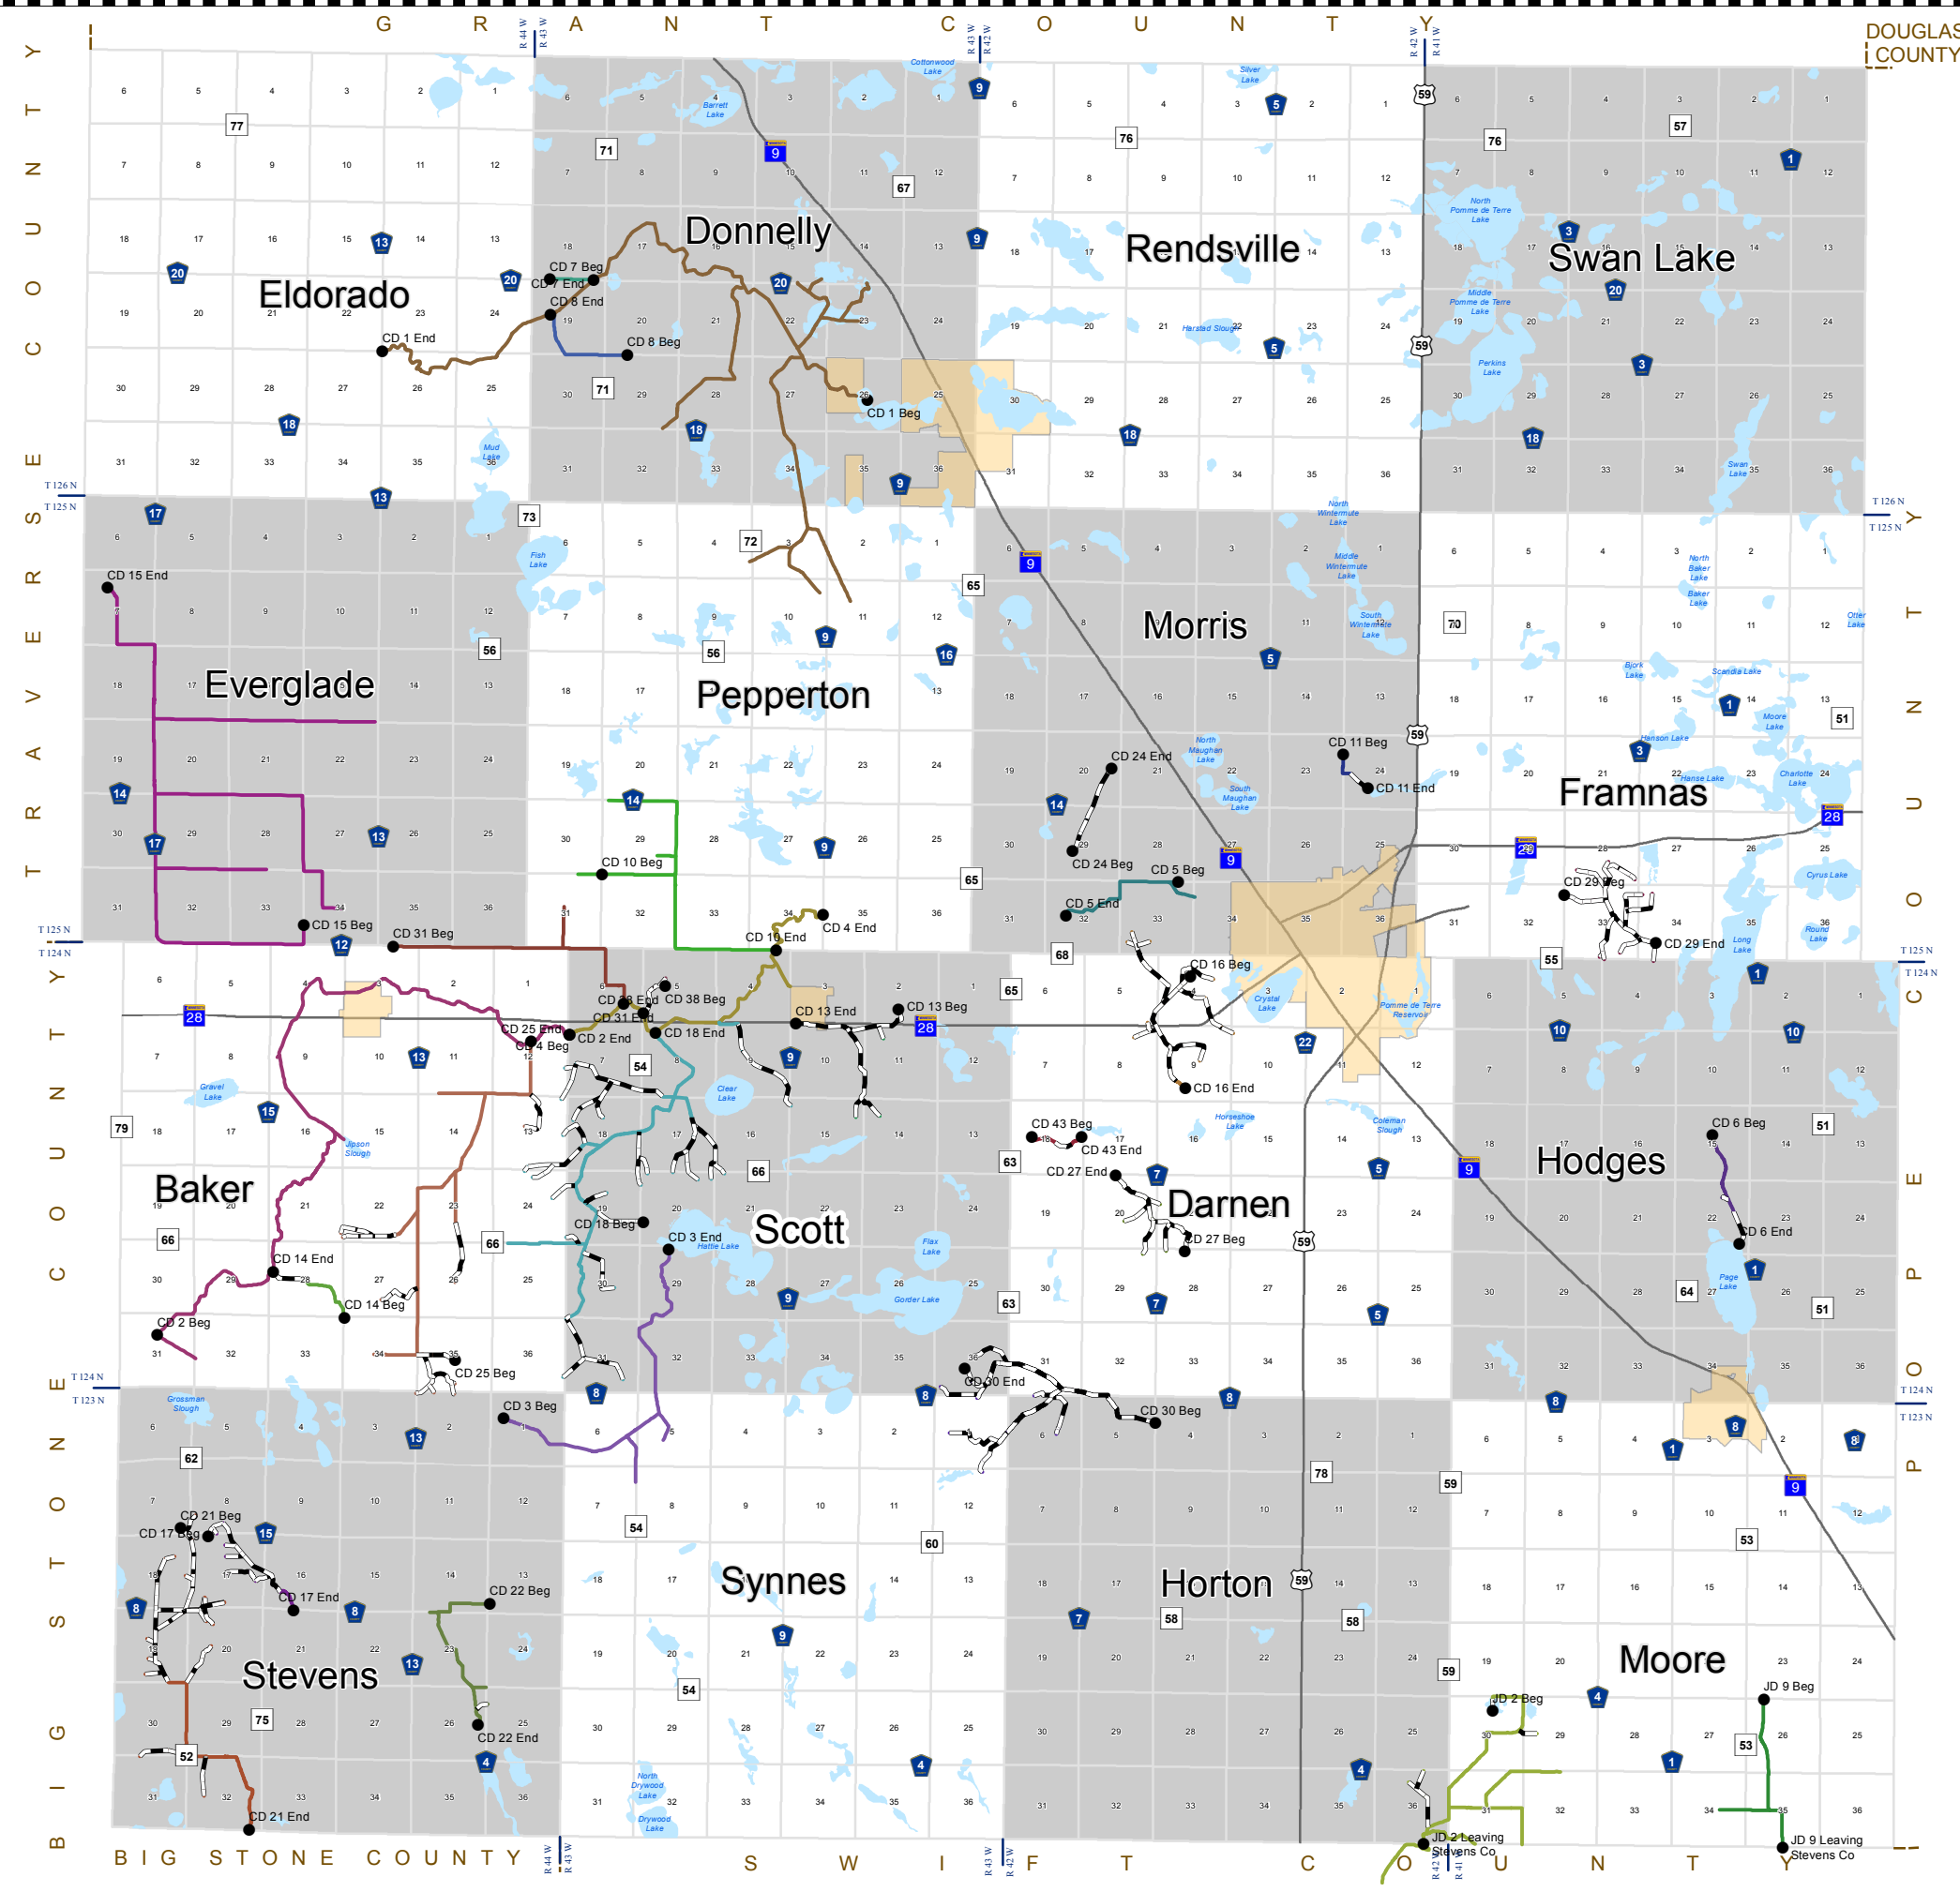

Stevens County Minnesota Stevens Co. Ditch System

DOUGLAS COUNTY

 COUNTY DITCHES

 COUNTY TILE

Stevens County Minnesota GIS Department, Rebas Open Water Land Cover Map, Nov 27, 2016